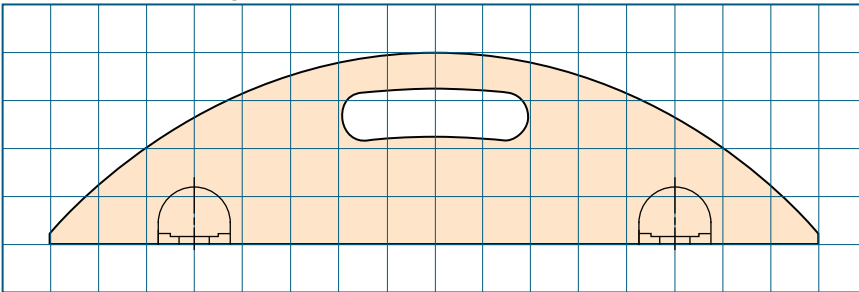

Tray Hinge Layout

Full-Size

Side-Handle Hinge Layout

Small Side-Handle Hinge (3/4" x 4" x 16")

Each square = 1"

Tray (3/4" x 16" x 22")

Large Side-Handle Hinge
(3/4" x 4" x 22")