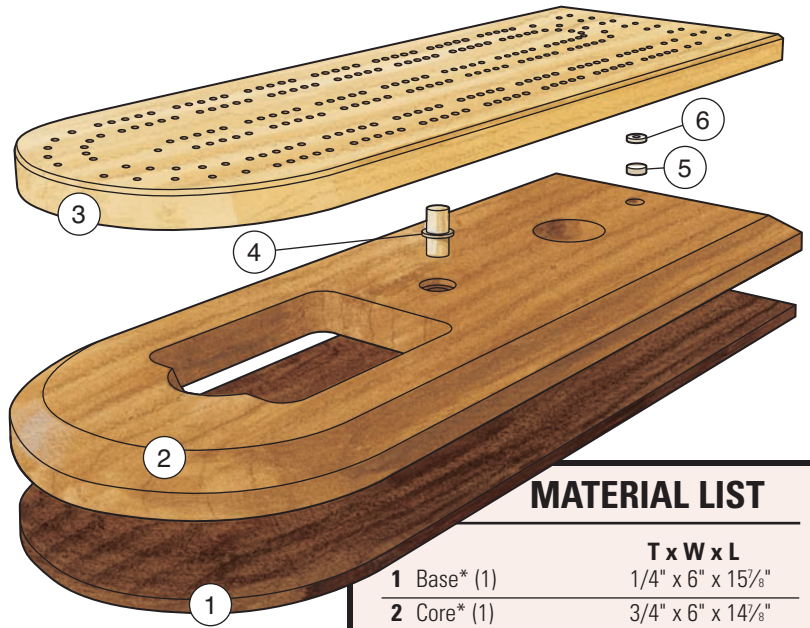

Template Diagrams

Exploded View

MATERIAL LIST

	T x W x L
1 Base* (1)	1/4" x 6" x 15 7/8"
2 Core* (1)	3/4" x 6" x 14 7/8"
3 Playing Surface* (1)	5/8" x 5" x 15 7/8"
4 Roto Hinge (1)	3/8" Dia.
5 Magnet (1)	3/8" Dia.
6 Magnet Washer (1)	3/8" Dia.

*Cut the blanks to make these pieces slightly oversized.