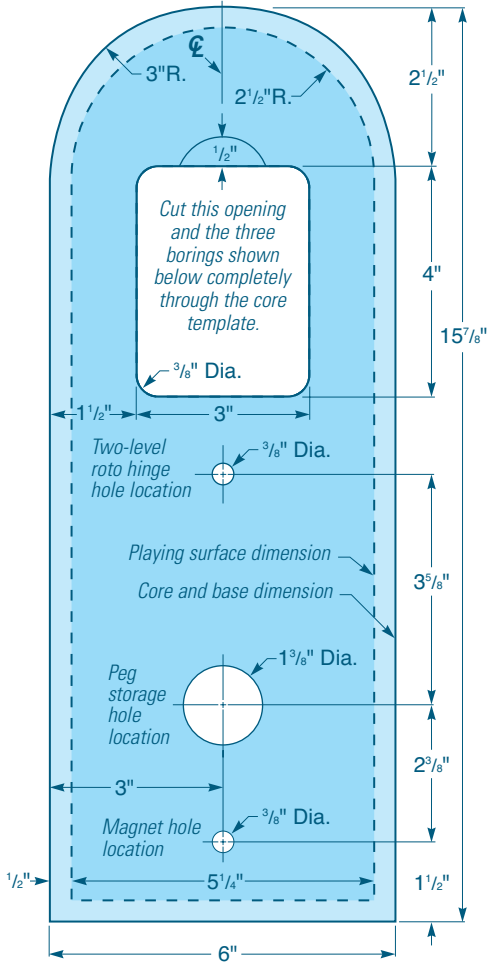

Template Diagrams

Exploded View

MATERIAL LIST

	T x W x L
1 Base* (1)	1/4" x 6" x 15 7/8"
2 Core* (1)	3/4" x 6" x 14 7/8"
3 Playing Surface* (1)	5/8" x 5" x 15 7/8"
4 Roto Hinge (1)	3/8" Dia.
5 Magnet (1)	3/8" Dia.
6 Magnet Washer (1)	3/8" Dia.

*Cut the blanks to make these pieces slightly oversized.