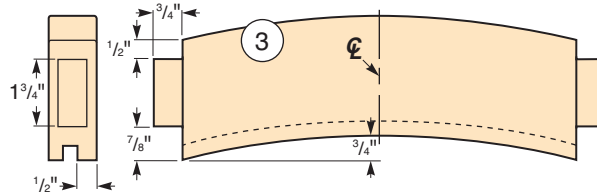

MATERIAL LIST (SMALL)

	T x W x L
1 Legs (4)	1¼" x 3⅞" x 12¼"
2 Lower End Rails (2)	1¼" x 3⅞" x 11¾"
3 Upper End Rails (2)	1¼" x 4⅞" x 11¾"
4 End Panels (2)	3/8" x 5¾" x 10¾"
5 Platform (1)	3/4" x 16½" x 22½"
6 Back Rail (1)	3/4" x 5⅞" x 23"
7 Front Rail (1)	3/4" x 1⅜" x 23"
8 Decorative Plugs (12)	3/16" x 1/2" x 1/2"
9 Drawer Face (1)	3/4" x 4¾" x 21⅞"
10 Drawer Front and Back (2)	1/2" x 3½" x 20½"
11 Drawer Sides (2)	1/2" x 3½" x 13"
12 Drawer Bottom (1)	3/8" x 12½" x 20"
13 Drawer Slides (1pr.)	12" Blum®

Upper End Rail
(End and Front Views)