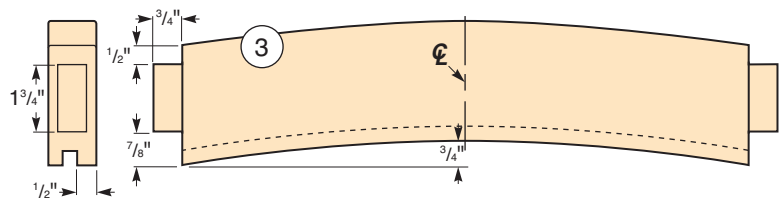

MATERIAL LIST (MEDIUM)

	T x W x L
1 Legs (4)	1¼" x 3⅞" x 12¼"
2 Lower End Rails (2)	1¼" x 3⅞" x 16¼"
3 Upper End Rails (2)	1¼" x 4⅞" x 16¼"
4 End Panels (2)	3/8" x 5¾" x 15¼"
5 Platform (1)	3/4" x 21" x 30½"
6 Back Rail (1)	3/4" x 5⅞" x 31"
7 Front Rail (1)	3/4" x 1⅜" x 31"
8 Decorative Plugs (12)	3/16" x 1/2" x 1/2"
9 Drawer Face (1)	3/4" x 4¾" x 29⅞"
10 Drawer Front and Back (2)	1/2" x 3½" x 28½"
11 Drawer Sides (2)	1/2" x 3½" x 17½"
12 Drawer Bottom (1)	3/8" x 17" x 28"
13 Drawer Slides (1pr.)	16" Blum

Upper End Rail
(End and Front Views)