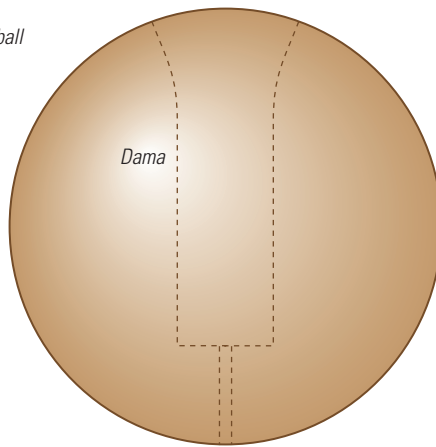

You may choose to purchase a 2¼"-dia. hardwood ball (item 29753 at rockler.com) instead of turning your own.

Full-Size Patterns

MATERIAL LIST		
Item	Billet Size	Length
Ball	2¼" Square	3¼"
Handle	1½" Square	6½"
Cups	1¼" Square	2¾"
Jam Chuck	4" Square	5½"