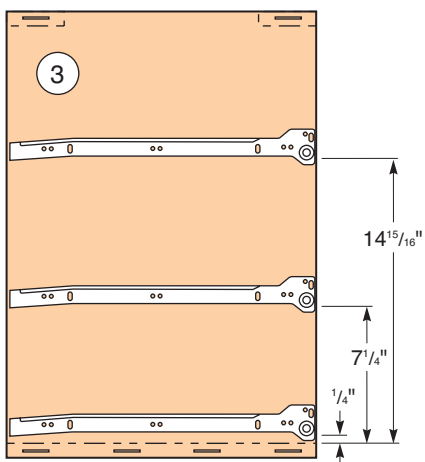

Exploded View

MATERIAL LIST	
	T x W x L
1 Top (1)	3/4" x 17 3/4" x 24 1/2"
2 Bottom (1)	3/4" x 15 7/8" x 22"
3 Sides (2)	3/4" x 16 1/8" x 23 1/4"
4 Stretchers (2)	3/4" x 3" x 22"
5 Back (1)	1/4" x 23" x 23 1/4"
6 Adjustable Cabinet Legs (4)	2" dia. x 6"

1/4" White Melamine

3/4" Maple Melamine

Cutting Diagrams

Side
(Inside View)

Drawer Side
(Top View)

MATERIAL LIST

	T x W x L
7 Drawer Faces (3)	3/4" x 7 ⁹ / ₁₆ " x 23 ³ / ₄ "
8 Drawer Fronts and Backs (6)	1/2" x 6" x 20 ¹ / ₂ "
9 Drawer Sides (6)	1/2" x 6" x 15 ¹³ / ₁₆ "
10 Drawer Bottoms (3)	1/4" x 15 ¹³ / ₁₆ " x 21"
11 Pulls (3)	96mm Amerock®
12 Drawer Slides (3)	16" Blum

**Cutting
Diagram**

1/2" Fiberboard