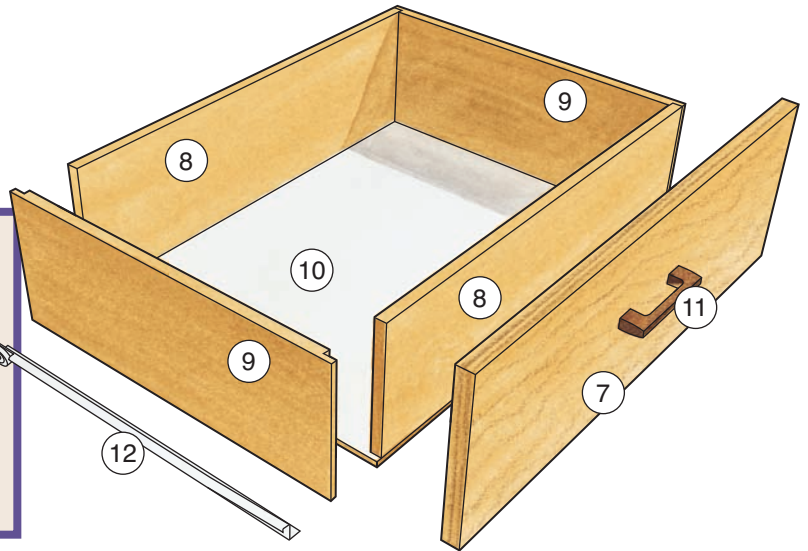

Exploded View

MATERIAL LIST	
	T x W x L
1 Top (1)	3/4" x 17 3/4" x 24 1/2"
2 Bottom (1)	3/4" x 15 7/8" x 22"
3 Sides (2)	3/4" x 16 1/8" x 23 1/4"
4 Stretchers (2)	3/4" x 3" x 22"
5 Back (1)	1/4" x 23" x 23 1/4"
6 Adjustable Cabinet Legs (4)	2" dia. x 6"

1/4" White Melamine

3/4" Maple Melamine

Cutting Diagrams

Side
(Inside View)

Drawer Side
(Top View)

MATERIAL LIST

	T x W x L
7 Drawer Faces (3)	3/4" x 7 ⁹ / ₁₆ " x 23 ³ / ₄ "
8 Drawer Fronts and Backs (6)	1/2" x 6" x 20 ¹ / ₂ "
9 Drawer Sides (6)	1/2" x 6" x 15 ¹³ / ₁₆ "
10 Drawer Bottoms (3)	1/4" x 15 ¹³ / ₁₆ " x 21"
11 Pulls (3)	96mm Amerock®
12 Drawer Slides (3)	16" Blum

**Cutting
Diagram**

1/2" Fiberboard