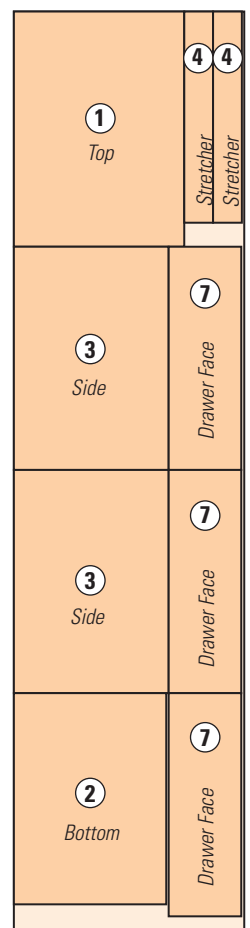

Exploded View

MATERIAL LIST	
	T x W x L
1 Top (1)	3/4" x 17 3/4" x 24 1/2"
2 Bottom (1)	3/4" x 15 7/8" x 22"
3 Sides (2)	3/4" x 16 1/8" x 23 1/4"
4 Stretchers (2)	3/4" x 3" x 22"
5 Back (1)	1/4" x 23" x 23 1/4"
6 Adjustable Cabinet Legs (4)	2" dia. x 6"

1/4" White Melamine

3/4" Maple Melamine

Cutting Diagrams

Side
(Inside View)

Drawer Side
(Top View)

MATERIAL LIST

	T x W x L
7 Drawer Faces (3)	3/4" x 7 ⁹ / ₁₆ " x 23 ³ / ₄ "
8 Drawer Fronts and Backs (6)	1/2" x 6" x 20 ¹ / ₂ "
9 Drawer Sides (6)	1/2" x 6" x 15 ¹³ / ₁₆ "
10 Drawer Bottoms (3)	1/4" x 15 ¹³ / ₁₆ " x 21"
11 Pulls (3)	96mm Amerock®
12 Drawer Slides (3)	16" Blum

**Cutting
Diagram**

1/2" Fiberboard