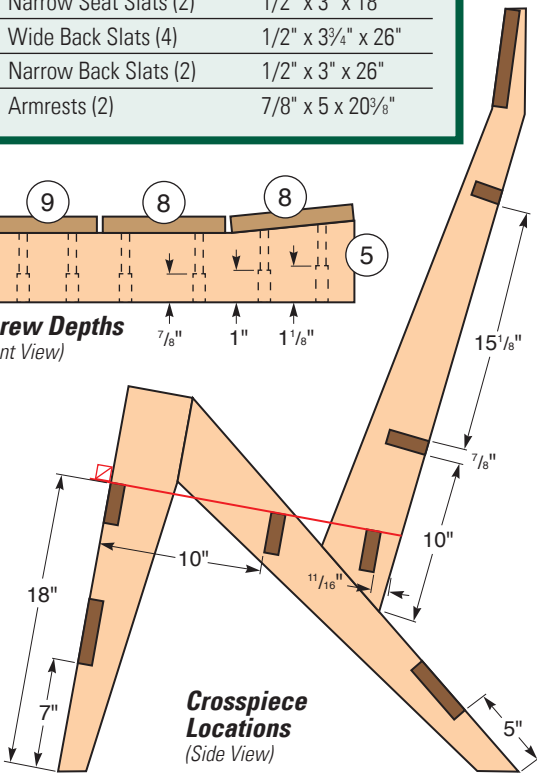

**Exploded View**

**MATERIAL LIST**

	<b>T x W x L</b>
<b>1</b> Front Legs (2)	7/8" x 4" x 24"
<b>2</b> Back Legs (2)	7/8" x 4 1/2" x 30 3/8"
<b>3</b> Backrests (2)	7/8" x 4 1/2" x 38"
<b>4</b> Cross Braces (2)	7/8" x 4" x 22"
<b>5</b> Seat Cross Braces (4)	7/8" x 2 1/2" x 22"
<b>6</b> Upper Back Cross Brace (1)	7/8" x 1 3/4" x 22"
<b>7</b> Headrest (1)	7/8" x 6" x 22"
<b>8</b> Wide Seat Slats (4)	1/2" x 3 3/4" x 18"
<b>9</b> Narrow Seat Slats (2)	1/2" x 3" x 18"
<b>10</b> Wide Back Slats (4)	1/2" x 3 3/4" x 26"
<b>11</b> Narrow Back Slats (2)	1/2" x 3" x 26"
<b>12</b> Armrests (2)	7/8" x 5 x 20 3/8"

**Screw Depths**  
(Front View)

**Crosspiece Locations**  
(Side View)

**Armrest**  
(Top View)