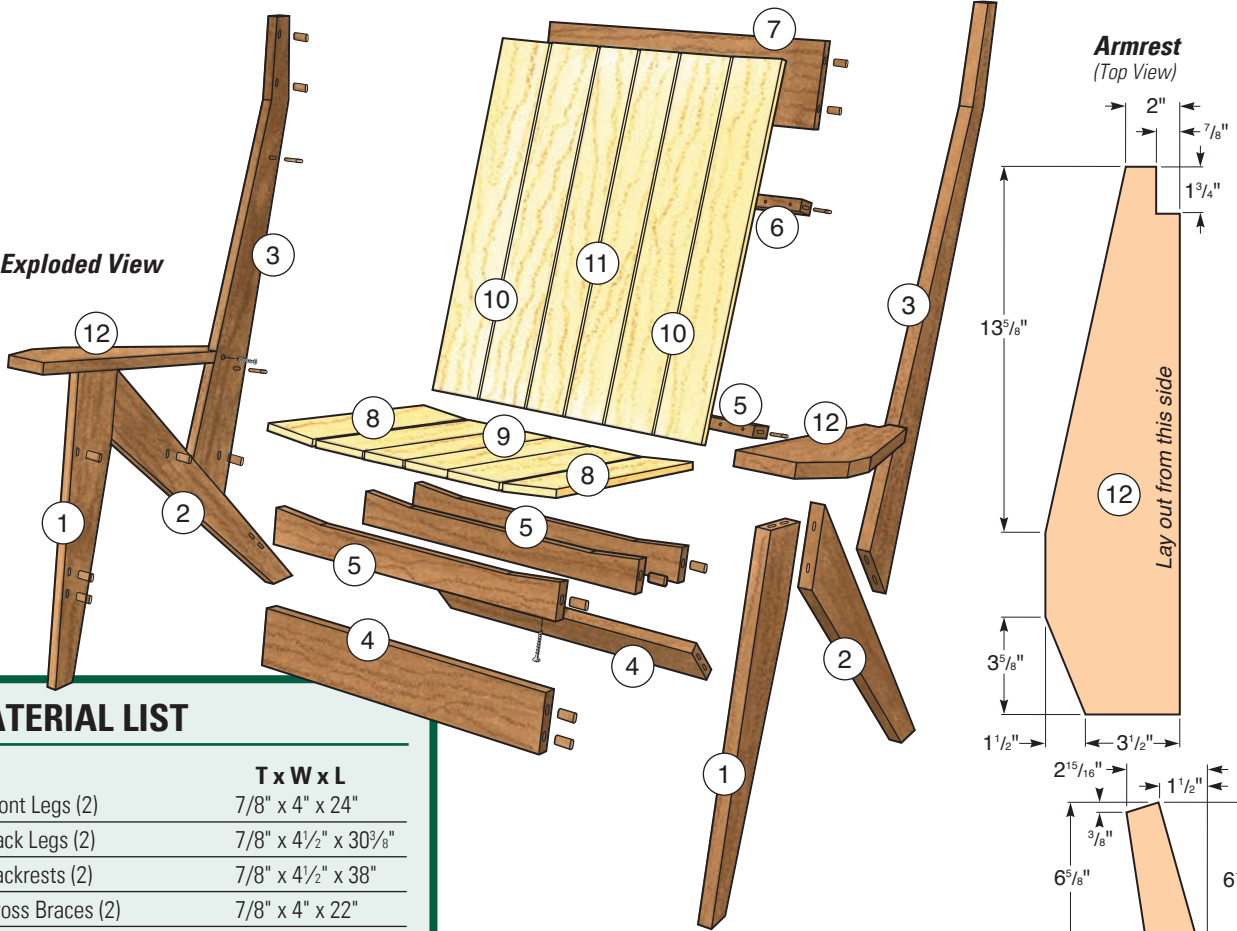

**Exploded View**

**MATERIAL LIST**

	<b>T x W x L</b>
<b>1</b> Front Legs (2)	7/8" x 4" x 24"
<b>2</b> Back Legs (2)	7/8" x 4 1/2" x 30 3/8"
<b>3</b> Backrests (2)	7/8" x 4 1/2" x 38"
<b>4</b> Cross Braces (2)	7/8" x 4" x 22"
<b>5</b> Seat Cross Braces (4)	7/8" x 2 1/2" x 22"
<b>6</b> Upper Back Cross Brace (1)	7/8" x 1 3/4" x 22"
<b>7</b> Headrest (1)	7/8" x 6" x 22"
<b>8</b> Wide Seat Slats (4)	1/2" x 3 3/4" x 18"
<b>9</b> Narrow Seat Slats (2)	1/2" x 3" x 18"
<b>10</b> Wide Back Slats (4)	1/2" x 3 3/4" x 26"
<b>11</b> Narrow Back Slats (2)	1/2" x 3" x 26"
<b>12</b> Armrests (2)	7/8" x 5 x 20 3/8"

**Screw Depths**  
(Front View)

**Crosspiece Locations**  
(Side View)

**Armrest**  
(Top View)