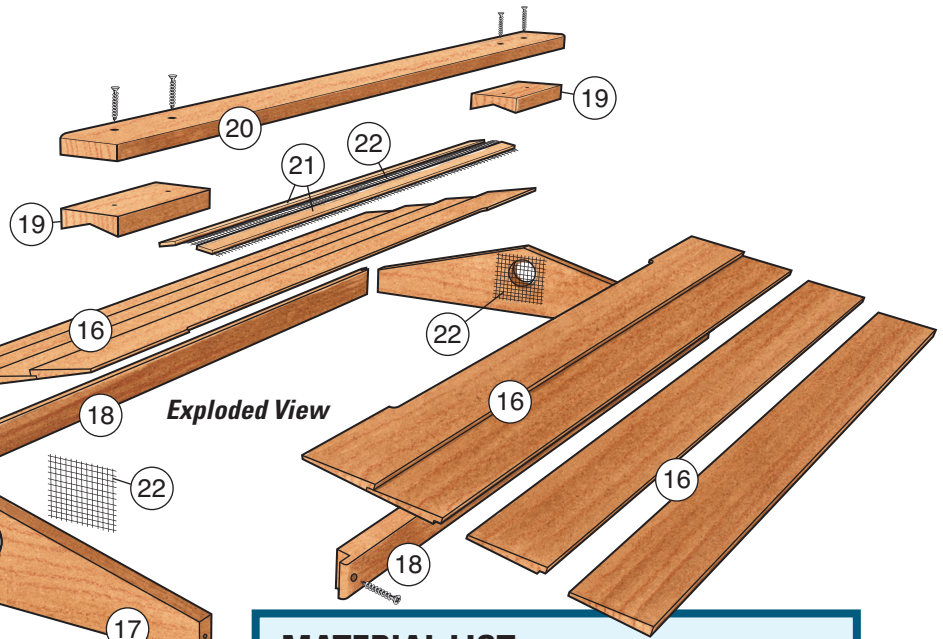

(Front and End Views)

**MATERIAL LIST**

	<b>T x W x L</b>
12 Lid Frame Sides (2)	3/4" x 1 1/2" x 40 1/4"
13 Lid Frame Ends (2)	3/4" x 1 1/2" x 15 1/2"
14 Lid Panel (1)	1/4" x 15 1/4" x 39 1/4"
15 Lid Corner Blocks (4)	3/4" x 1 1/2" x 1 1/2"

**Roof End Block**  
(End View)

**Roof Lap-siding**  
(End View)

**Roof Side**  
(Inside and End Views)

**Roof Ends**  
(Front View)

**False Back Panel**  
(Front View)

**Top Bar**

(Bottom and Side Views)

**MATERIAL LIST**

	<b>T x W x L</b>
16 Roof Lap-siding (8)	3/8" x 2 7/8" x 43"
17 Roof Ends (2)	3/4" x 3 5/8" x 17 3/4"
18 Roof Sides (2)	3/4" x 1 1/2" x 42"
19 Roof End Blocks (2)	3/4" x 2 1/2" x 6 1/4"
20 Ridge Cap (1)	3/4" x 2 1/2" x 42 1/2"
21 Screen Retainer Strips (2)	3/16" x 3/4" x 30"
22 Roof Screen (1)	cut to fit
23 Top Bars (24)	1 3/8" x 1 3/8" x 14 1/4"
24 False Back Top Bar (1)	3/4" x 3/4" x 14 1/4"
25 False Back Panel (1)	1/4" x 9" x 12 1/2"