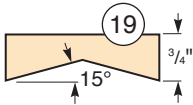

**Side**

(Top, End and Inside Views)

**Beehive**

(Side View)

**MATERIAL LIST**

	<b>T x W x L</b>
1 Ends (2)	3/4" x 9" x 13 1/2"
2 Sides (2)	3/4" x 9 3/8" x 36"
3 Bottom (1)	3/4" x 11" x 40"
4 Handles (2)	3/4" x 2" x 14"
5 Window Trim (1)	3/8" x 7/8" x 24 3/4"
6 Feet (2)	3/4" x 1 1/2" x 16"
7 Window Cover (1)	3/4" x 4 1/4" x 24 3/4"
8 Latch Block (1)	3/16" x 7/8" x 4"
9 Sash Latch (1)	
10 Window Glass (1)	1/8" x 4 1/2" x 24 1/2"
11 Stainless Steel Piano Hinge (1)	1 1/16" x 36"

(Front and End Views)

**MATERIAL LIST**

	<b>T x W x L</b>
12 Lid Frame Sides (2)	3/4" x 1 1/2" x 40 1/4"
13 Lid Frame Ends (2)	3/4" x 1 1/2" x 15 1/2"
14 Lid Panel (1)	1/4" x 15 1/4" x 39 1/4"
15 Lid Corner Blocks (4)	3/4" x 1 1/2" x 1 1/2"

**Roof End Block**  
(End View)

**Roof Lap-siding**  
(End View)

**Roof Side**  
(Inside and End Views)

**Roof Ends**  
(Front View)

**False Back Panel**  
(Front View)

**Top Bar**

(Bottom and Side Views)

**MATERIAL LIST**