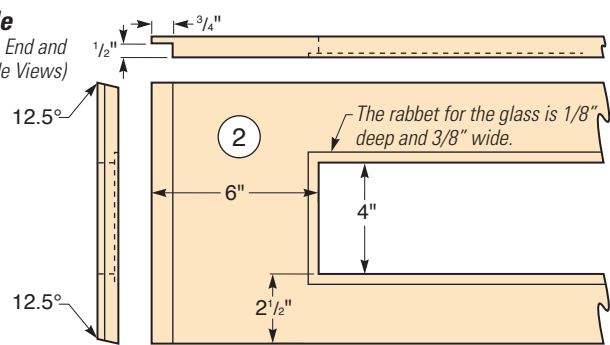

**Side**

(Top, End and Inside Views)

**Beehive**

(Side View)

**MATERIAL LIST**

	<b>T x W x L</b>
1 Ends (2)	3/4" x 9" x 13 1/2"
2 Sides (2)	3/4" x 9 3/8" x 36"
3 Bottom (1)	3/4" x 11" x 40"
4 Handles (2)	3/4" x 2" x 14"
5 Window Trim (1)	3/8" x 7/8" x 24 3/4"
6 Feet (2)	3/4" x 1 1/2" x 16"
7 Window Cover (1)	3/4" x 4 1/4" x 24 3/4"
8 Latch Block (1)	3/16" x 7/8" x 4"
9 Sash Latch (1)	
10 Window Glass (1)	1/8" x 4 1/2" x 24 1/2"
11 Stainless Steel Piano Hinge (1)	1 1/16" x 36"

(Front and End Views)

**MATERIAL LIST**

	<b>T x W x L</b>
12 Lid Frame Sides (2)	3/4" x 1 1/2" x 40 1/4"
13 Lid Frame Ends (2)	3/4" x 1 1/2" x 15 1/2"
14 Lid Panel (1)	1/4" x 15 1/4" x 39 1/4"
15 Lid Corner Blocks (4)	3/4" x 1 1/2" x 1 1/2"