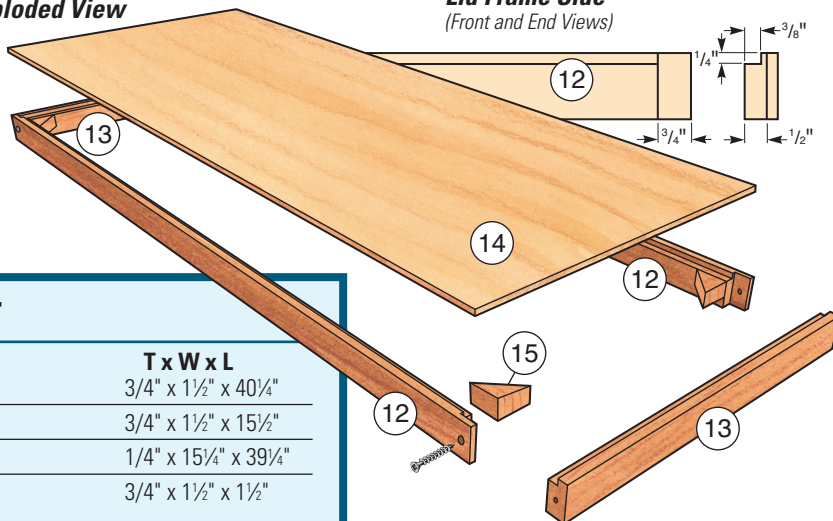

Exploded View

Lid Frame Side

(Front and End Views)

MATERIAL LIST

	T x W x L
12 Lid Frame Sides (2)	3/4" x 1 1/2" x 40 1/4"
13 Lid Frame Ends (2)	3/4" x 1 1/2" x 15 1/2"
14 Lid Panel (1)	1/4" x 15 1/4" x 39 1/4"
15 Lid Corner Blocks (4)	3/4" x 1 1/2" x 1 1/2"