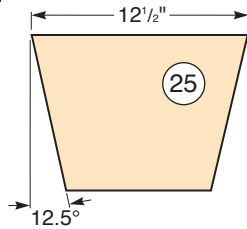

**Side**

(Top, End and Inside Views)

**Beehive**

(Side View)

**MATERIAL LIST**

	<b>T x W x L</b>
1 Ends (2)	3/4" x 9" x 13 1/2"
2 Sides (2)	3/4" x 9 3/8" x 36"
3 Bottom (1)	3/4" x 11" x 40"
4 Handles (2)	3/4" x 2" x 14"
5 Window Trim (1)	3/8" x 7/8" x 24 3/4"
6 Feet (2)	3/4" x 1 1/2" x 16"
7 Window Cover (1)	3/4" x 4 1/4" x 24 3/4"
8 Latch Block (1)	3/16" x 7/8" x 4"
9 Sash Latch (1)	
10 Window Glass (1)	1/8" x 4 1/2" x 24 1/2"
11 Stainless Steel Piano Hinge (1)	1 1/16" x 36"

(Front and End Views)

**MATERIAL LIST**

	<b>T x W x L</b>
12 Lid Frame Sides (2)	3/4" x 1 1/2" x 40 1/4"
13 Lid Frame Ends (2)	3/4" x 1 1/2" x 15 1/2"
14 Lid Panel (1)	1/4" x 15 1/4" x 39 1/4"
15 Lid Corner Blocks (4)	3/4" x 1 1/2" x 1 1/2"

**Roof End Block**  
(End View)

**Roof Lap-siding**  
(End View)

**Roof Side**  
(Inside and End Views)

**Roof Ends**  
(Front View)

**False Back Panel**  
(Front View)

**Top Bar**

(Bottom and Side Views)

**MATERIAL LIST**

	<b>T x W x L</b>
16 Roof Lap-siding (8)	3/8" x 2 7/8" x 43"
17 Roof Ends (2)	3/4" x 3 5/8" x 17 3/4"
18 Roof Sides (2)	3/4" x 1 1/2" x 42"
19 Roof End Blocks (2)	3/4" x 2 1/2" x 6 1/4"
20 Ridge Cap (1)	3/4" x 2 1/2" x 42 1/2"
21 Screen Retainer Strips (2)	3/16" x 3/4" x 30"
22 Roof Screen (1)	cut to fit
23 Top Bars (24)	1 3/8" x 1 3/8" x 14 1/4"
24 False Back Top Bar (1)	3/4" x 3/4" x 14 1/4"
25 False Back Panel (1)	1/4" x 9" x 12 1/2"