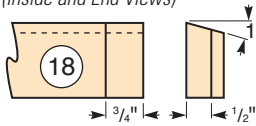

**Side**

(Top, End and Inside Views)

**Beehive**

(Side View)

**MATERIAL LIST**

	<b>T x W x L</b>
1 Ends (2)	3/4" x 9" x 13 1/2"
2 Sides (2)	3/4" x 9 3/8" x 36"
3 Bottom (1)	3/4" x 11" x 40"
4 Handles (2)	3/4" x 2" x 14"
5 Window Trim (1)	3/8" x 7/8" x 24 3/4"
6 Feet (2)	3/4" x 1 1/2" x 16"
7 Window Cover (1)	3/4" x 4 1/4" x 24 3/4"
8 Latch Block (1)	3/16" x 7/8" x 4"
9 Sash Latch (1)	
10 Window Glass (1)	1/8" x 4 1/2" x 24 1/2"
11 Stainless Steel Piano Hinge (1)	1 1/16" x 36"

(Front and End Views)

**MATERIAL LIST**

	<b>T x W x L</b>
12 Lid Frame Sides (2)	3/4" x 1 1/2" x 40 1/4"
13 Lid Frame Ends (2)	3/4" x 1 1/2" x 15 1/2"
14 Lid Panel (1)	1/4" x 15 1/4" x 39 1/4"
15 Lid Corner Blocks (4)	3/4" x 1 1/2" x 1 1/2"

**Roof End Block**  
(End View)

**Roof Lap-siding**  
(End View)

**Roof Side**  
(Inside and End Views)

**Roof Ends**  
(Front View)

**False Back Panel**  
(Front View)

**Top Bar**

(Bottom and Side Views)

**MATERIAL LIST**