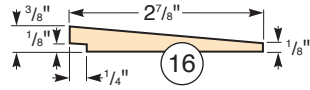

**Side**

(Top, End and Inside Views)

**Beehive**

(Side View)

**MATERIAL LIST**

	<b>T x W x L</b>
1 Ends (2)	3/4" x 9" x 13 1/2"
2 Sides (2)	3/4" x 9 3/8" x 36"
3 Bottom (1)	3/4" x 11" x 40"
4 Handles (2)	3/4" x 2" x 14"
5 Window Trim (1)	3/8" x 7/8" x 24 3/4"
6 Feet (2)	3/4" x 1 1/2" x 16"
7 Window Cover (1)	3/4" x 4 1/4" x 24 3/4"
8 Latch Block (1)	3/16" x 7/8" x 4"
9 Sash Latch (1)	
10 Window Glass (1)	1/8" x 4 1/2" x 24 1/2"
11 Stainless Steel Piano Hinge (1)	1 1/16" x 36"

(Front and End Views)

**MATERIAL LIST**

	<b>T x W x L</b>
12 Lid Frame Sides (2)	3/4" x 1 1/2" x 40 1/4"
13 Lid Frame Ends (2)	3/4" x 1 1/2" x 15 1/2"
14 Lid Panel (1)	1/4" x 15 1/4" x 39 1/4"
15 Lid Corner Blocks (4)	3/4" x 1 1/2" x 1 1/2"

**Roof End Block**  
(End View)

**Roof Lap-siding**  
(End View)

**Roof Side**  
(Inside and End Views)

**Roof Ends**  
(Front View)

**False Back Panel**  
(Front View)

**Top Bar**

(Bottom and Side Views)

**MATERIAL LIST**