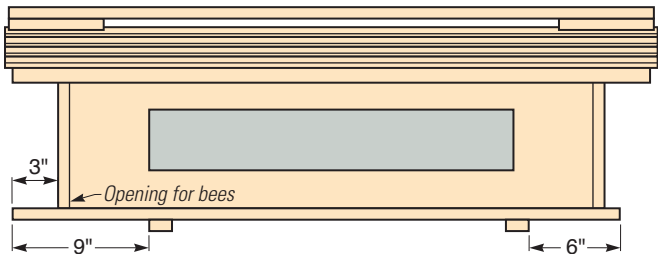

**Side**

(Top, End and Inside Views)

**Beehive**

(Side View)

**MATERIAL LIST**

	<b>T x W x L</b>
1 Ends (2)	3/4" x 9" x 13 1/2"
2 Sides (2)	3/4" x 9 3/8" x 36"
3 Bottom (1)	3/4" x 11" x 40"
4 Handles (2)	3/4" x 2" x 14"
5 Window Trim (1)	3/8" x 7/8" x 24 3/4"
6 Feet (2)	3/4" x 1 1/2" x 16"
7 Window Cover (1)	3/4" x 4 1/4" x 24 3/4"
8 Latch Block (1)	3/16" x 7/8" x 4"
9 Sash Latch (1)	
10 Window Glass (1)	1/8" x 4 1/2" x 24 1/2"
11 Stainless Steel Piano Hinge (1)	1 1/16" x 36"

(Front and End Views)

**MATERIAL LIST**

	<b>T x W x L</b>
12 Lid Frame Sides (2)	3/4" x 1 1/2" x 40 1/4"
13 Lid Frame Ends (2)	3/4" x 1 1/2" x 15 1/2"
14 Lid Panel (1)	1/4" x 15 1/4" x 39 1/4"
15 Lid Corner Blocks (4)	3/4" x 1 1/2" x 1 1/2"

**Roof End Block**  
(End View)

**Roof Lap-siding**  
(End View)

**Roof Side**  
(Inside and End Views)

**Roof Ends**  
(Front View)

**False Back Panel**  
(Front View)

**Top Bar**

(Bottom and Side Views)

**MATERIAL LIST**