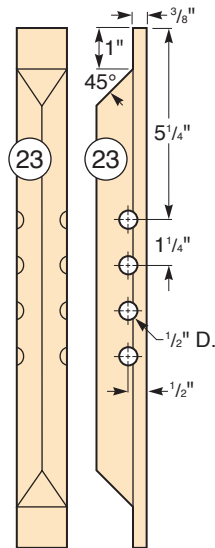

**Side**

(Top, End and Inside Views)

**Beehive**

(Side View)

**MATERIAL LIST**

	<b>T x W x L</b>
1 Ends (2)	3/4" x 9" x 13 1/2"
2 Sides (2)	3/4" x 9 3/8" x 36"
3 Bottom (1)	3/4" x 11" x 40"
4 Handles (2)	3/4" x 2" x 14"
5 Window Trim (1)	3/8" x 7/8" x 24 3/4"
6 Feet (2)	3/4" x 1 1/2" x 16"
7 Window Cover (1)	3/4" x 4 1/4" x 24 3/4"
8 Latch Block (1)	3/16" x 7/8" x 4"
9 Sash Latch (1)	
10 Window Glass (1)	1/8" x 4 1/2" x 24 1/2"
11 Stainless Steel Piano Hinge (1)	1 1/16" x 36"

(Front and End Views)

**MATERIAL LIST**

	<b>T x W x L</b>
12 Lid Frame Sides (2)	3/4" x 1 1/2" x 40 1/4"
13 Lid Frame Ends (2)	3/4" x 1 1/2" x 15 1/2"
14 Lid Panel (1)	1/4" x 15 1/4" x 39 1/4"
15 Lid Corner Blocks (4)	3/4" x 1 1/2" x 1 1/2"

**Roof End Block**  
(End View)

**Roof Lap-siding**  
(End View)

**Roof Side**  
(Inside and End Views)

**Roof Ends**  
(Front View)

**False Back Panel**  
(Front View)

**Top Bar**

(Bottom and Side Views)

**MATERIAL LIST**

	<b>T x W x L</b>
16 Roof Lap-siding (8)	3/8" x 2 7/8" x 43"
17 Roof Ends (2)	3/4" x 3 5/8" x 17 3/4"
18 Roof Sides (2)	3/4" x 1 1/2" x 42"
19 Roof End Blocks (2)	3/4" x 2 1/2" x 6 1/4"
20 Ridge Cap (1)	3/4" x 2 1/2" x 42 1/2"
21 Screen Retainer Strips (2)	3/16" x 3/4" x 30"
22 Roof Screen (1)	cut to fit
23 Top Bars (24)	1 3/8" x 1 3/8" x 14 1/4"
24 False Back Top Bar (1)	3/4" x 3/4" x 14 1/4"
25 False Back Panel (1)	1/4" x 9" x 12 1/2"