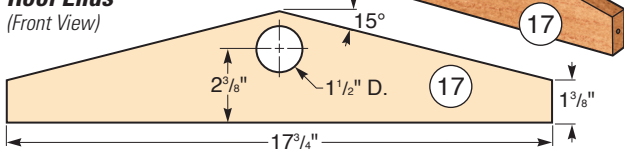

**Side**

(Top, End and Inside Views)

**Beehive**

(Side View)

**MATERIAL LIST**

	<b>T x W x L</b>
1 Ends (2)	3/4" x 9" x 13 1/2"
2 Sides (2)	3/4" x 9 3/8" x 36"
3 Bottom (1)	3/4" x 11" x 40"
4 Handles (2)	3/4" x 2" x 14"
5 Window Trim (1)	3/8" x 7/8" x 24 3/4"
6 Feet (2)	3/4" x 1 1/2" x 16"
7 Window Cover (1)	3/4" x 4 1/4" x 24 3/4"
8 Latch Block (1)	3/16" x 7/8" x 4"
9 Sash Latch (1)	
10 Window Glass (1)	1/8" x 4 1/2" x 24 1/2"
11 Stainless Steel Piano Hinge (1)	1 1/16" x 36"

(Front and End Views)

**MATERIAL LIST**

	<b>T x W x L</b>
12 Lid Frame Sides (2)	3/4" x 1 1/2" x 40 1/4"
13 Lid Frame Ends (2)	3/4" x 1 1/2" x 15 1/2"
14 Lid Panel (1)	1/4" x 15 1/4" x 39 1/4"
15 Lid Corner Blocks (4)	3/4" x 1 1/2" x 1 1/2"

**Roof End Block**  
(End View)

**Roof Lap-siding**  
(End View)

**Roof Side**  
(Inside and End Views)

**Roof Ends**  
(Front View)

**False Back Panel**  
(Front View)

**Top Bar**

(Bottom and Side Views)

**MATERIAL LIST**