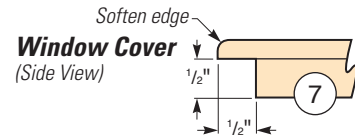

**Side**

(Top, End and Inside Views)

**Beehive**

(Side View)

**MATERIAL LIST**

	<b>T x W x L</b>
1 Ends (2)	3/4" x 9" x 13 1/2"
2 Sides (2)	3/4" x 9 3/8" x 36"
3 Bottom (1)	3/4" x 11" x 40"
4 Handles (2)	3/4" x 2" x 14"
5 Window Trim (1)	3/8" x 7/8" x 24 3/4"
6 Feet (2)	3/4" x 1 1/2" x 16"
7 Window Cover (1)	3/4" x 4 1/4" x 24 3/4"
8 Latch Block (1)	3/16" x 7/8" x 4"
9 Sash Latch (1)	
10 Window Glass (1)	1/8" x 4 1/2" x 24 1/2"
11 Stainless Steel Piano Hinge (1)	1 1/16" x 36"