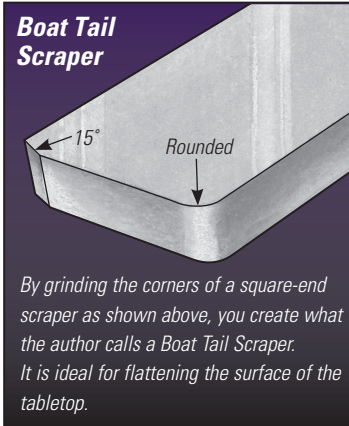

Stays (Side View)

Support Block

(Top and Front Views)

Stem Pattern

Exploded View

Leg Pattern

MATERIAL LIST

	T x W x L
1 Top (1)	1" x 18" x 18"
2 Support Block (1)	1 1/4" x 3 1/2" x 3 1/2"
3 Stem (1)	3" x 3" x 18"
4 Legs (3)	1" x 4" x 15"
5 Stays (2)	3/4" x 1" x 13"
6 Trunnions (2)	3/4" x 3/4" x 27/16"
7 Table Tilt Catch (1)*	Small, Polished Brass