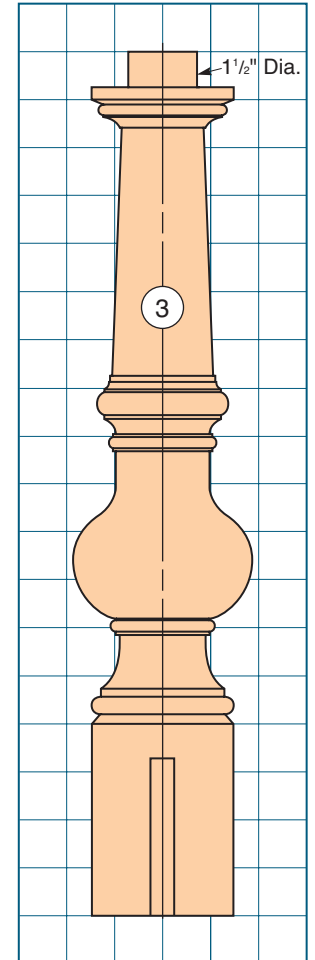

Stays (Side View)

Support Block

(Top and Front Views)

Stem Pattern

Exploded View

Leg Pattern

MATERIAL LIST

	T x W x L
1 Top (1)	1" x 18" x 18"
2 Support Block (1)	1 1/4" x 3 1/2" x 3 1/2"
3 Stem (1)	3" x 3" x 18"
4 Legs (3)	1" x 4" x 15"
5 Stays (2)	3/4" x 1" x 13"
6 Trunnions (2)	3/4" x 3/4" x 27/16"
7 Table Tilt Catch (1)*	Small, Polished Brass

* Whitechapel-ltd.com Item 148C6P, \$22.27