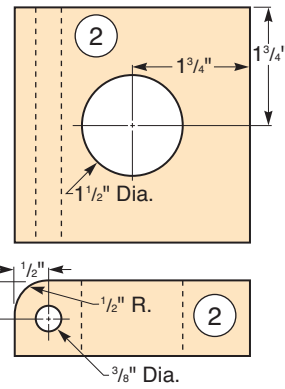

Stays (Side View)

Support Block

(Top and Front Views)

Stem Pattern

Exploded View

Leg Pattern

MATERIAL LIST

	T x W x L
1 Top (1)	1" x 18" x 18"
2 Support Block (1)	1 1/4" x 3 1/2" x 3 1/2"
3 Stem (1)	3" x 3" x 18"
4 Legs (3)	1" x 4" x 15"
5 Stays (2)	3/4" x 1" x 13"
6 Trunnions (2)	3/4" x 3/4" x 27/16"
7 Table Tilt Catch (1)*	Small, Polished Brass