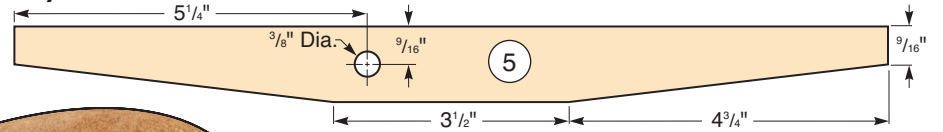

Stays (Side View)

Support Block

(Top and Front Views)

Stem Pattern

Exploded View

Leg Pattern

MATERIAL LIST

	T x W x L
1 Top (1)	1" x 18" x 18"
2 Support Block (1)	1 1/4" x 3 1/2" x 3 1/2"
3 Stem (1)	3" x 3" x 18"
4 Legs (3)	1" x 4" x 15"
5 Stays (2)	3/4" x 1" x 13"
6 Trunnions (2)	3/4" x 3/4" x 27/16"
7 Table Tilt Catch (1)*	Small, Polished Brass