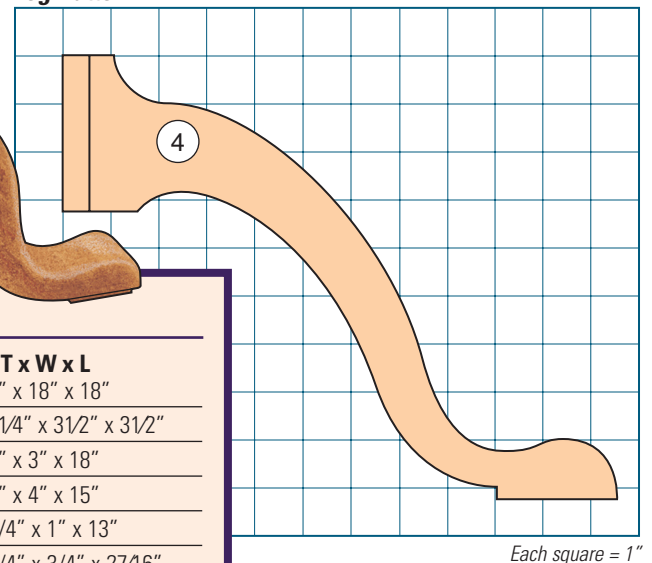

Stays (Side View)

Support Block

(Top and Front Views)

Stem Pattern

Exploded View

Leg Pattern

MATERIAL LIST

	T x W x L
1 Top (1)	1" x 18" x 18"
2 Support Block (1)	1 1/4" x 3 1/2" x 3 1/2"
3 Stem (1)	3" x 3" x 18"
4 Legs (3)	1" x 4" x 15"
5 Stays (2)	3/4" x 1" x 13"
6 Trunnions (2)	3/4" x 3/4" x 27/16"
7 Table Tilt Catch (1)*	Small, Polished Brass

* Whitechapel-ltd.com Item 148C6P, \$22.27