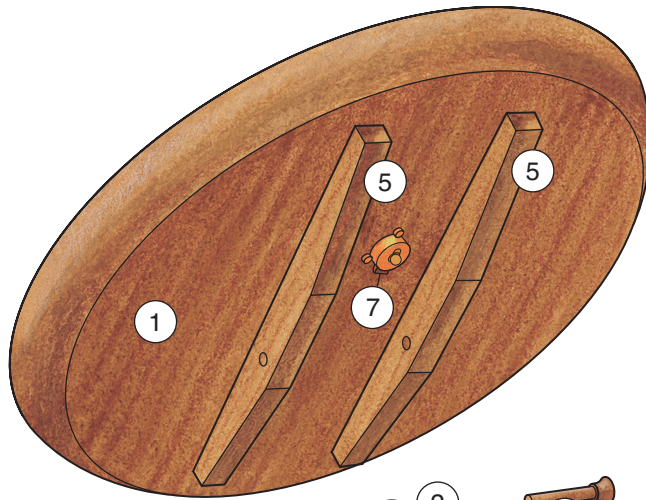

Stays (Side View)

Support Block

(Top and Front Views)

Stem Pattern

Exploded View

Leg Pattern

MATERIAL LIST

	T x W x L
1 Top (1)	1" x 18" x 18"
2 Support Block (1)	1 1/4" x 3 1/2" x 3 1/2"
3 Stem (1)	3" x 3" x 18"
4 Legs (3)	1" x 4" x 15"
5 Stays (2)	3/4" x 1" x 13"
6 Trunnions (2)	3/4" x 3/4" x 27/16"
7 Table Tilt Catch (1)*	Small, Polished Brass