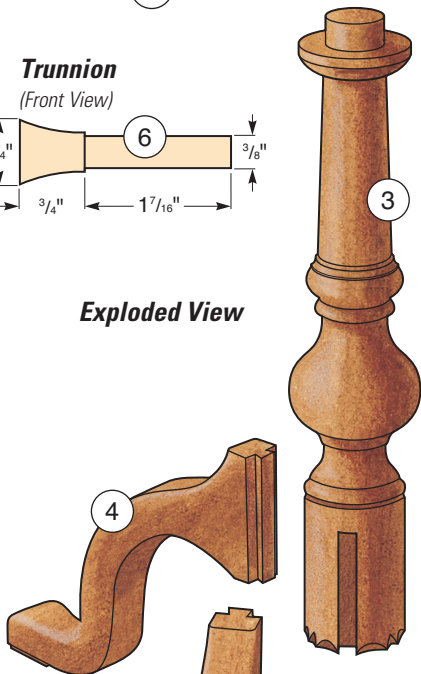

Stays (Side View)

Support Block

(Top and Front Views)

Stem Pattern

Exploded View

Leg Pattern

MATERIAL LIST

	T x W x L
1 Top (1)	1" x 18" x 18"
2 Support Block (1)	1 1/4" x 3 1/2" x 3 1/2"
3 Stem (1)	3" x 3" x 18"
4 Legs (3)	1" x 4" x 15"
5 Stays (2)	3/4" x 1" x 13"
6 Trunnions (2)	3/4" x 3/4" x 27/16"
7 Table Tilt Catch (1)*	Small, Polished Brass