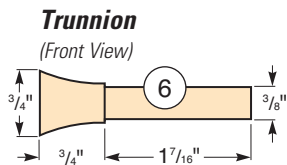

Stays (Side View)

Support Block

(Top and Front Views)

Stem Pattern

Exploded View

Leg Pattern

MATERIAL LIST

	T x W x L
1 Top (1)	1" x 18" x 18"
2 Support Block (1)	1 1/4" x 3 1/2" x 3 1/2"
3 Stem (1)	3" x 3" x 18"
4 Legs (3)	1" x 4" x 15"
5 Stays (2)	3/4" x 1" x 13"
6 Trunnions (2)	3/4" x 3/4" x 27/16"
7 Table Tilt Catch (1)*	Small, Polished Brass