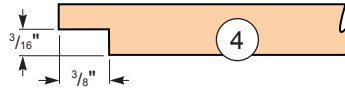

Box End
(Inside View)

Box Side
(Top View)

Mirror Frame
(End View)

MATERIAL LIST

	T x W x L
1 Mirror Frame Sides (2)	5/8" x 3/4" x 7"
2 Mirror Frame Top/Bottom (2)	5/8" x 3/4" x 5 3/4"
3 Mirror Back (1)	1/8" x 4 3/4" x 6"
4 Box Sides (2)	3/8" x 2 1/4" x 8 1/2"
5 Box Ends (2)	3/8" x 2 1/4" x 6 3/8"
6 Dividers (2)	3/16" x 1 3/8" x 8 7/8"
7 Box Lid/Base (2)	3/8" x 7" x 9"
8 3/4" Brass Hinges (4)	Brass
9 Brass Latch (1)	Brass
10 Brass Washer #6S (1)	Brass
11 Brass #6 x 1/2" Round-head Slotted Screw (1)	
12 Brass #6 x 3/4" Flat-head Slotted Screws (3)	
13 Brass #6 x 1" Round-head Slotted Screw (1)	
14 Mirror (1)	1/8" x 4 3/4" x 6"