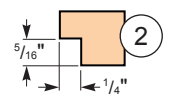

Box End
(Inside View)

Box Side
(Top View)

Mirror Frame
(End View)

MATERIAL LIST

	T x W x L
1 Mirror Frame Sides (2)	5/8" x 3/4" x 7"
2 Mirror Frame Top/Bottom (2)	5/8" x 3/4" x 5 3/4"
3 Mirror Back (1)	1/8" x 4 3/4" x 6"
4 Box Sides (2)	3/8" x 2 1/4" x 8 1/2"
5 Box Ends (2)	3/8" x 2 1/4" x 6 3/8"
6 Dividers (2)	3/16" x 1 3/8" x 8 7/8"
7 Box Lid/Base (2)	3/8" x 7" x 9"
8 3/4" Brass Hinges (4)	Brass
9 Brass Latch (1)	Brass
10 Brass Washer #6S (1)	Brass
11 Brass #6 x 1/2" Round-head Slotted Screw (1)	
12 Brass #6 x 3/4" Flat-head Slotted Screws (3)	
13 Brass #6 x 1" Round-head Slotted Screw (1)	
14 Mirror (1)	1/8" x 4 3/4" x 6"