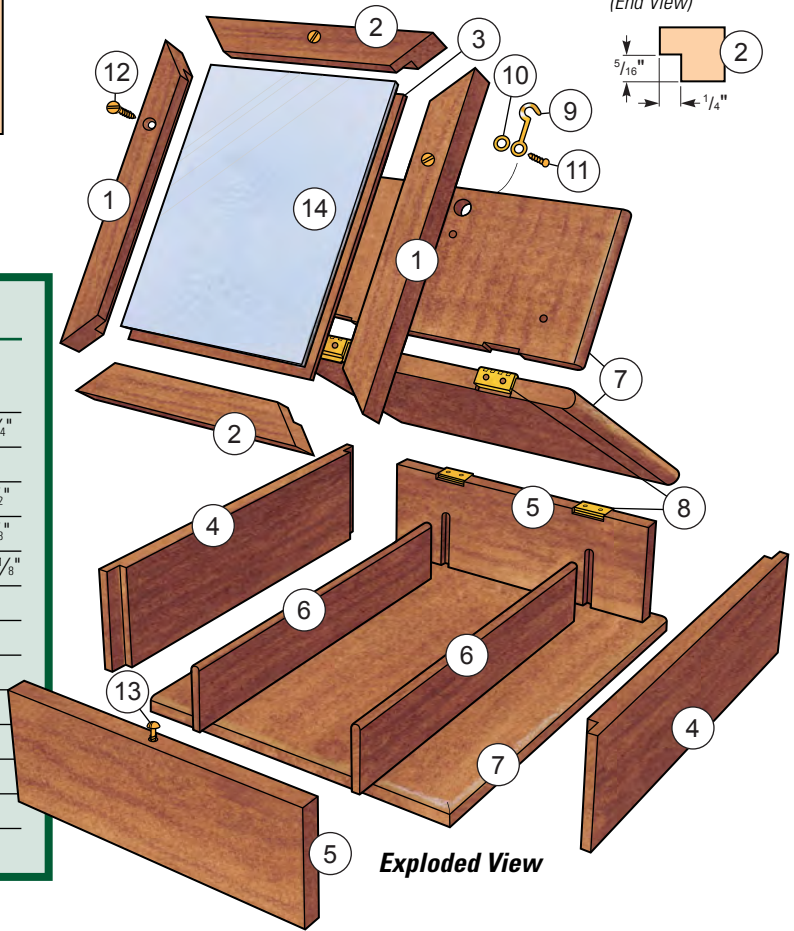

Box End
(Inside View)

Box Side
(Top View)

Mirror Frame
(End View)

MATERIAL LIST

	T x W x L
1 Mirror Frame Sides (2)	5/8" x 3/4" x 7"
2 Mirror Frame Top/Bottom (2)	5/8" x 3/4" x 5 3/4"
3 Mirror Back (1)	1/8" x 4 3/4" x 6"
4 Box Sides (2)	3/8" x 2 1/4" x 8 1/2"
5 Box Ends (2)	3/8" x 2 1/4" x 6 3/8"
6 Dividers (2)	3/16" x 1 3/8" x 8 7/8"
7 Box Lid/Base (2)	3/8" x 7" x 9"
8 3/4" Brass Hinges (4)	Brass
9 Brass Latch (1)	Brass
10 Brass Washer #6S (1)	Brass
11 Brass #6 x 1/2" Round-head Slotted Screw (1)	
12 Brass #6 x 3/4" Flat-head Slotted Screws (3)	
13 Brass #6 x 1" Round-head Slotted Screw (1)	
14 Mirror (1)	1/8" x 4 3/4" x 6"

Exploded View