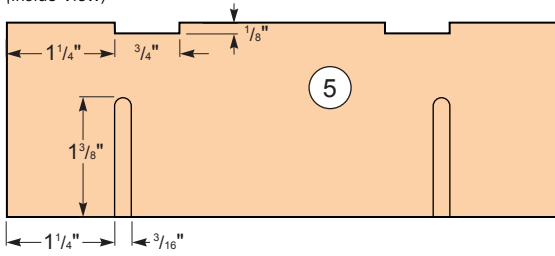

Box End
(Inside View)

Box Side
(Top View)

Mirror Frame
(End View)

MATERIAL LIST

	T x W x L
1 Mirror Frame Sides (2)	5/8" x 3/4" x 7"
2 Mirror Frame Top/Bottom (2)	5/8" x 3/4" x 5 3/4"
3 Mirror Back (1)	1/8" x 4 3/4" x 6"
4 Box Sides (2)	3/8" x 2 1/4" x 8 1/2"
5 Box Ends (2)	3/8" x 2 1/4" x 6 3/8"
6 Dividers (2)	3/16" x 1 3/8" x 8 7/8"
7 Box Lid/Base (2)	3/8" x 7" x 9"
8 3/4" Brass Hinges (4)	Brass
9 Brass Latch (1)	Brass
10 Brass Washer #6S (1)	Brass
11 Brass #6 x 1/2" Round-head Slotted Screw (1)	
12 Brass #6 x 3/4" Flat-head Slotted Screws (3)	
13 Brass #6 x 1" Round-head Slotted Screw (1)	
14 Mirror (1)	1/8" x 4 3/4" x 6"

Exploded View