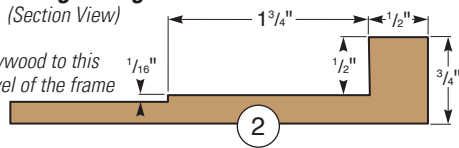

Crokinole Hard-to-Find Hardware

1/2" American Birch Plywood, 24"W x 48"L (1) #62379 \$39.99 ea.

Walnut by the Piece, 3/4" x 5" x 48" (1) #30922 \$52.99 ea.

Dowel Rod - Walnut - 36" x 3/8" (1) #21006 \$5.99 ea.

To purchase these and other products online,
visit www.woodworkersjournal.com/hardware
Or, call 800-610-0883 (code WJ1577).

Octagon Segment

(Section View)

Fit the plywood to this
inside level of the frame

Game Surface

(Top View)