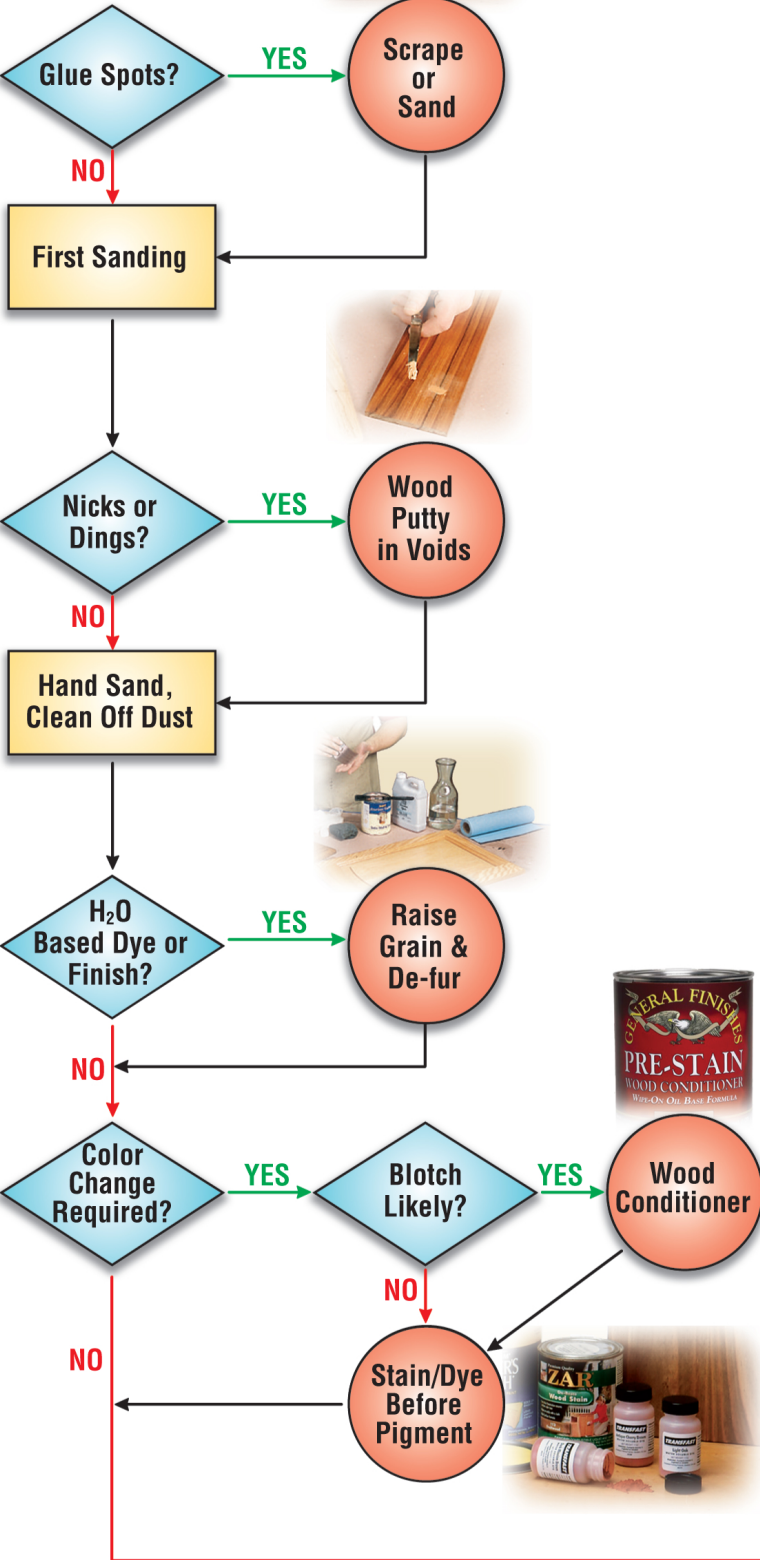

Start

Finis Flow C

“In this chart, all steps are yellow (rectangles), questions are blue (diamonds), and actions are red (circles).”

Finishing Chart

mandatory steps (rectangles), all optional steps (circles) and all decisions (diamonds).

Finish