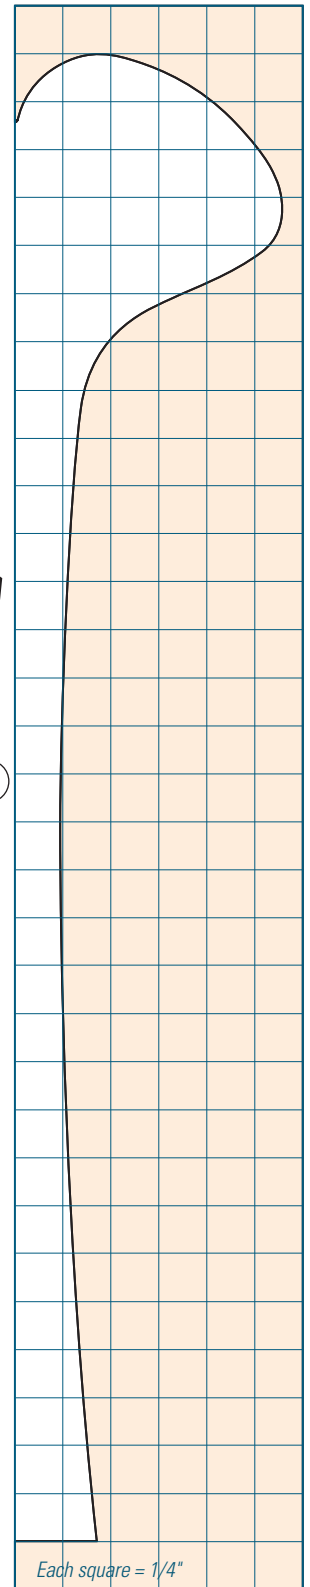

**Ginkgo Leaf Cutout Template**  
(Front View)

**Shelf**  
(Top View)

**Exploded View**

**Leg**  
(Front and Side View)

**MATERIAL LIST**

	T x W x L
1 Legs (4)	1 5/8" x 1 5/8" x 19 1/2"
2 Side Panels (2)	3/4" x 12 1/2" x 16"
3 Corbels (4)	3/4" x 1 5/16" x 12"
4 Shelf (1)	3/4" x 9 1/2" x 15 3/4"
5 Stretcher Rails (2)	3/4" x 2 1/8" x 24"
6 Cross Rail (1)	3/4" x 2" x 20 5/16"
7 Top Panel (1)	3/4" x 22 5/16" x 26"

**Side**  
(Front View)

**Rails**  
(Front View)