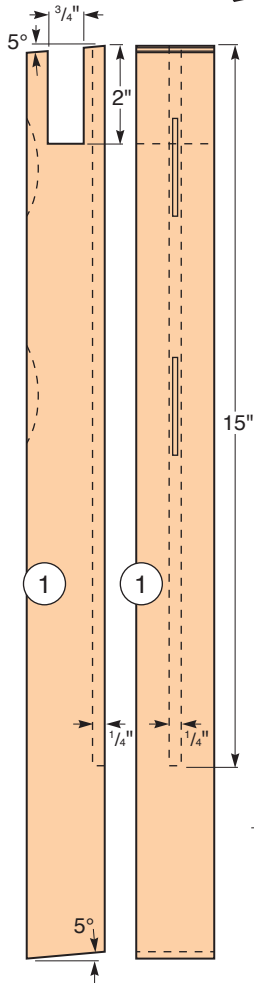

**Ginkgo Leaf Cutout Template**  
(Front View)

**Shelf**  
(Top View)

**Exploded View**

**Leg**  
(Front and Side View)

**MATERIAL LIST**

	T x W x L
1 Legs (4)	1 5/8" x 1 5/8" x 19 1/2"
2 Side Panels (2)	3/4" x 12 1/2" x 16"
3 Corbels (4)	3/4" x 1 5/16" x 12"
4 Shelf (1)	3/4" x 9 1/2" x 15 3/4"
5 Stretcher Rails (2)	3/4" x 2 1/8" x 24"
6 Cross Rail (1)	3/4" x 2" x 20 5/16"
7 Top Panel (1)	3/4" x 22 5/16" x 26"

**Side**  
(Front View)

**Rails**  
(Front View)