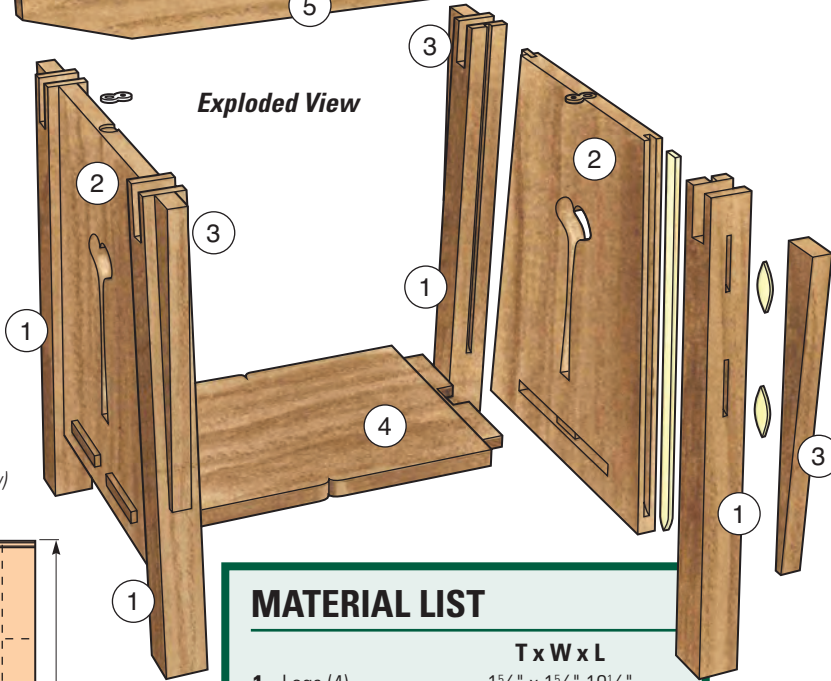

**Ginkgo Leaf Cutout Template**  
(Front View)

**Shelf**  
(Top View)

**Exploded View**

**Leg**  
(Front and Side View)

**MATERIAL LIST**

	T x W x L
1 Legs (4)	1 5/8" x 1 5/8" x 19 1/2"
2 Side Panels (2)	3/4" x 12 1/2" x 16"
3 Corbels (4)	3/4" x 1 5/16" x 12"
4 Shelf (1)	3/4" x 9 1/2" x 15 3/4"
5 Stretcher Rails (2)	3/4" x 2 1/8" x 24"
6 Cross Rail (1)	3/4" x 2" x 20 5/16"
7 Top Panel (1)	3/4" x 22 5/16" x 26"

**Side**  
(Front View)

**Rails**  
(Front View)