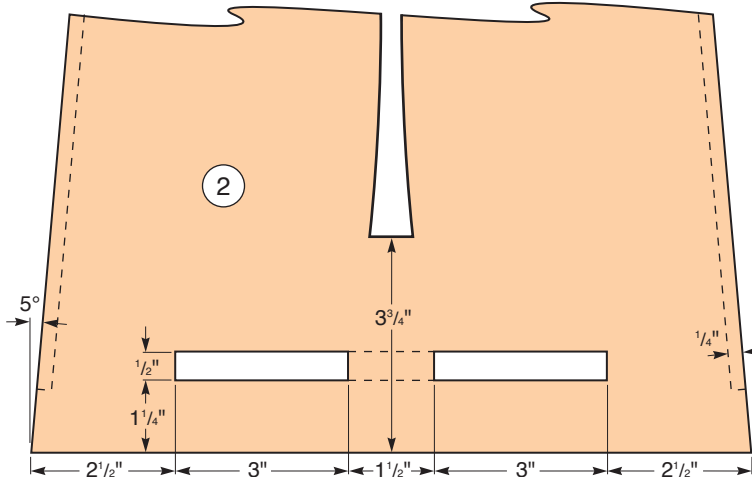

**Ginkgo Leaf Cutout Template**  
(Front View)

**Shelf**  
(Top View)

**Exploded View**

**Leg**  
(Front and Side View)

**MATERIAL LIST**

	T x W x L
1 Legs (4)	1 5/8" x 1 5/8" x 19 1/2"
2 Side Panels (2)	3/4" x 12 1/2" x 16"
3 Corbels (4)	3/4" x 1 5/16" x 12"
4 Shelf (1)	3/4" x 9 1/2" x 15 3/4"
5 Stretcher Rails (2)	3/4" x 2 1/8" x 24"
6 Cross Rail (1)	3/4" x 2" x 20 5/16"
7 Top Panel (1)	3/4" x 22 5/16" x 26"

**Side**  
(Front View)

**Rails**  
(Front View)