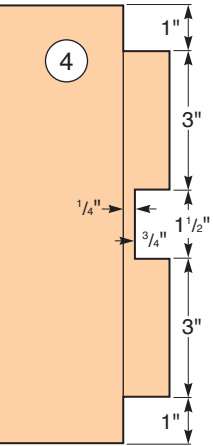

**Ginkgo Leaf Cutout Template**  
(Front View)

**Shelf**  
(Top View)

**Exploded View**

**Leg**  
(Front and Side View)

**MATERIAL LIST**

	T x W x L
1 Legs (4)	1 5/8" x 1 5/8" x 19 1/2"
2 Side Panels (2)	3/4" x 12 1/2" x 16"
3 Corbels (4)	3/4" x 1 5/16" x 12"
4 Shelf (1)	3/4" x 9 1/2" x 15 3/4"
5 Stretcher Rails (2)	3/4" x 2 1/8" x 24"
6 Cross Rail (1)	3/4" x 2" x 20 5/16"
7 Top Panel (1)	3/4" x 22 5/16" x 26"

**Side**  
(Front View)

**Rails**  
(Front View)