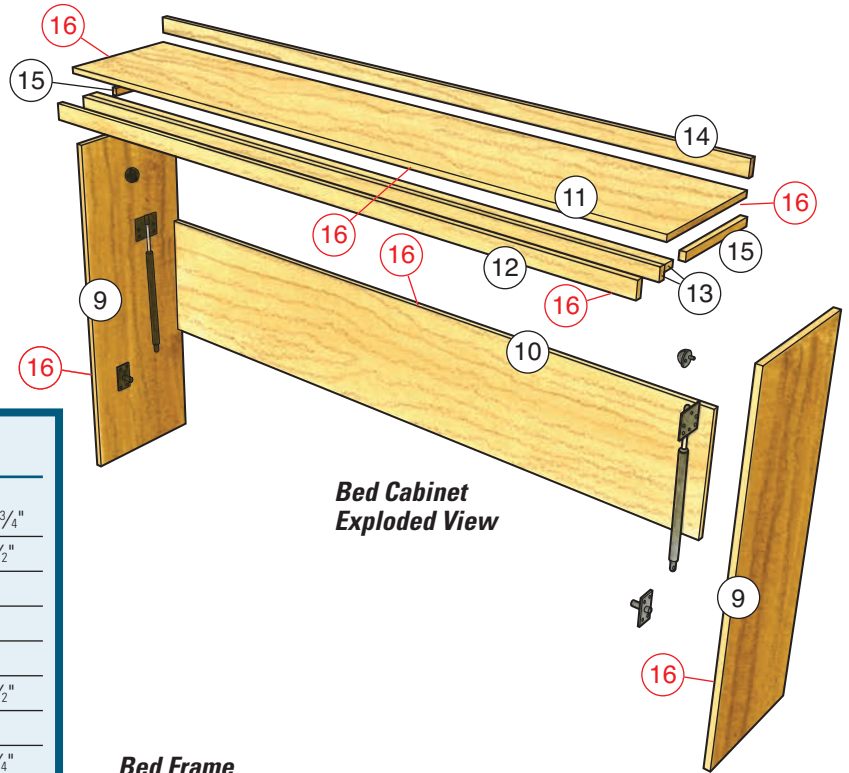

MATERIAL LIST

Bed Frame

	T x W x L
1 Face Panels (2) Ply	3/4" x 39 1/2" x 40 3/4"
2 Frame Struts (12)	3/4" x 1 1/2" x 37 1/2"
3 Frame Sides (2)	3/4" x 1 1/2" x 77"
4 Foot Rail (1)	3/4" x 3" x 77"
5 Head Rail (1) Ply	3/4" x 7 7/8" x 77"
6 Side Rails (2) Ply	3/4" x 5 7/8" x 40 1/2"
7 Mattress Support (1) Ply	1/4" x 39" x 77"
8 Leg Support Rail (1)	3/4" x 3/4" x 75 1/4"

Bed Cabinet

9 Cabinet Verticals (2) Ply	3/4" x 15 7/8" x 45 7/8"
10 Bed Headboard (1) Ply	3/4" x 15 7/8" x 79 3/8"
11 Headerboard (1) Ply	3/4" x 15 7/8" x 80 7/8"
12 Header Front Rail (1) Ply	3/4" x 2" x 79 3/8"
13 Header Front Rail Supports (2)	3/4" x 1 1/2" x 79 3/8"
14 Header Rear Rail (1)	3/4" x 2" x 80 7/8"
15 Header Mounting Cleats (2)	3/4" x 1" x 12"
16 Iron-on Veneer Tape (2)	13/16" x 75 ft

*Bed Cabinet
Exploded View*

*Bed Frame
Exploded View*