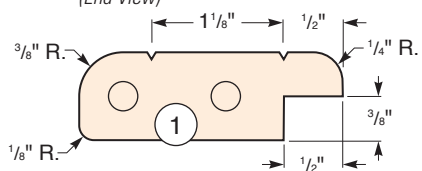

Octagon Segment

(Top View)

Frame Segment Shaped

(End View)

Exploded Views

MATERIAL LIST

| | T x W x L |
|--------------------------------|------------------------|
| 1 Frame Segments (8) | 3/4" x 3 1/4" x 7 1/8" |
| 2 Backer Ring Blank (1) | 5/16" x 14" x 14" |
| 3 Dowel Pins (4) | 1/4" Dia x 1 1/2" |