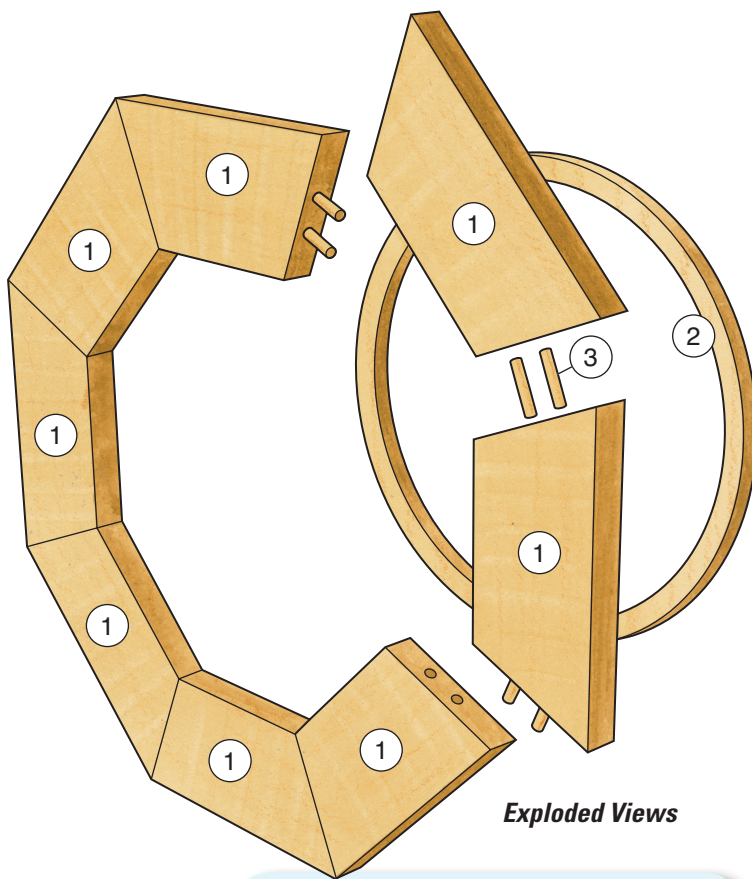

Octagon Segment

(Top View)

Frame Segment Shaped

(End View)

Exploded Views

MATERIAL LIST

| | T x W x L |
|--------------------------------|------------------------|
| 1 Frame Segments (8) | 3/4" x 3 1/4" x 7 1/8" |
| 2 Backer Ring Blank (1) | 5/16" x 14" x 14" |
| 3 Dowel Pins (4) | 1/4" Dia x 1 1/2" |