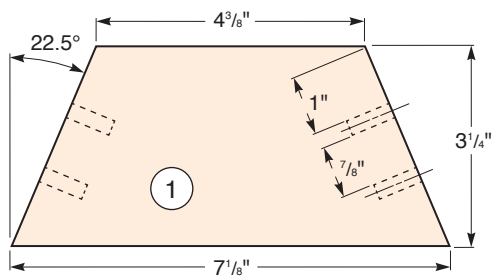

Octagon Segment

(Top View)

Frame Segment Shaped

(End View)

Exploded Views

MATERIAL LIST

| | T x W x L |
|--------------------------------|------------------------|
| 1 Frame Segments (8) | 3/4" x 3 1/4" x 7 1/8" |
| 2 Backer Ring Blank (1) | 5/16" x 14" x 14" |
| 3 Dowel Pins (4) | 1/4" Dia x 1 1/2" |