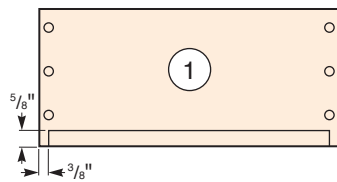

## MATERIAL LIST

	<b>T x W x L</b>
<b>1</b> Top and Bottom (2)	3/4" x 5 1/2" x 12"
<b>2</b> Sides (2)	3/4" x 5 1/2" x 22"
<b>3</b> Middle Shelf (1)	1/2" x 4" x 10 1/2"
<b>4</b> Door (1)	5/8" x 10 1/2" x 22"
<b>5</b> Back Panel (1)	1/8" x 11 1/4" x 22 3/4"
<b>6</b> Spokeshave Holders (2)	3/4" x 1 3/4" x 9 1/2"
<b>7</b> Chisel Holder (1)	1/4" x 1/2" x 10 1/2"
<b>8</b> Cabinet and Wall Cleats (2)	1/2" x 1 1/2" x 11 1/4"
<b>9</b> Door Catch Block (1)	1/4" x 1" x 1"

### Cabinet and Wall Cleats (Side View)

### Top and Bottom (Inside View)