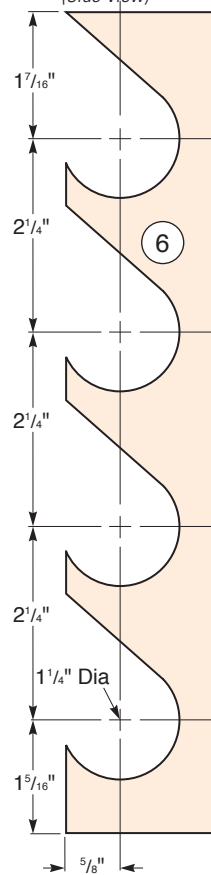

**Exploded View**

## MATERIAL LIST

	<b>T x W x L</b>
<b>1</b> Top and Bottom (2)	3/4" x 5 1/2" x 12"
<b>2</b> Sides (2)	3/4" x 5 1/2" x 22"
<b>3</b> Middle Shelf (1)	1/2" x 4" x 10 1/2"
<b>4</b> Door (1)	5/8" x 10 1/2" x 22"
<b>5</b> Back Panel (1)	1/8" x 11 1/4" x 22 3/4"
<b>6</b> Spokeshave Holders (2)	3/4" x 1 3/4" x 9 1/2"
<b>7</b> Chisel Holder (1)	1/4" x 1/2" x 10 1/2"
<b>8</b> Cabinet and Wall Cleats (2)	1/2" x 1 1/2" x 11 1/4"
<b>9</b> Door Catch Block (1)	1/4" x 1" x 1"

### Top and Bottom (Inside View)

### Sides (Inside and End Views)