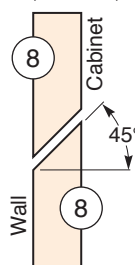

Cabinet and Wall Cleats (Side View)