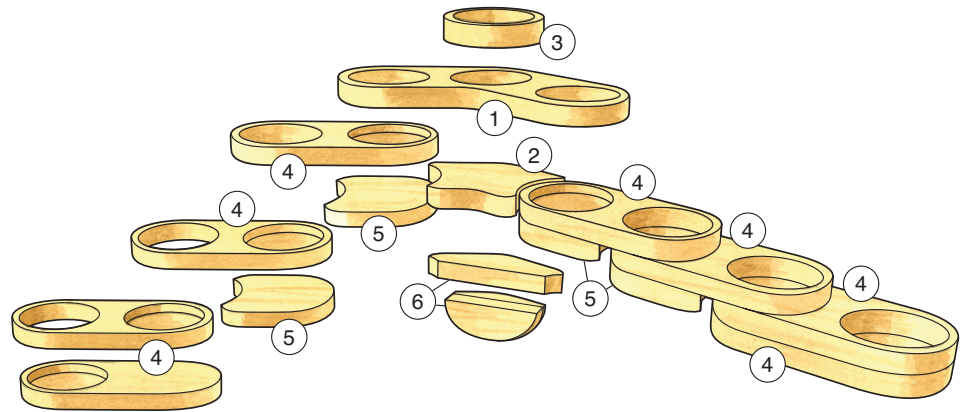

Practice your scroll-sawing skills when you build this modular holiday decoration.

## Menorah/Holiday Tea Light Candleholder

November/December 2021

Print out this pattern at 100%.  
You will need to make 8 copies.