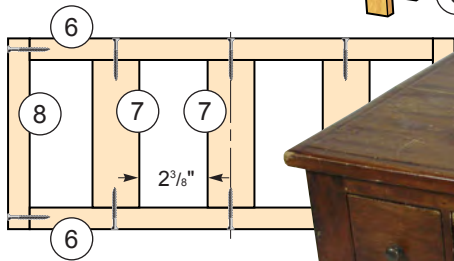

Exploded View

Arm Assembly
(Side View)

MATERIAL LIST

	T x W x L		T x W x L
1 Back Panel (1)	3/4" x 22 1/2" x 51"	6 Arm Top and Bottoms (4)	3/4" x 1 1/8" x 14"
2 Panel Frame Sides (2)	3/4" x 3 1/2" x 15 1/2"	7 Arm Stiles (6)	3/4" x 1 1/8" x 5 1/8"
3 Panel Frame Corners (2)	3/4" x 3 1/2" x 8 3/8"	8 Arm Front and Backs (4)	3/4" x 1 1/8" x 6 1/8"
4 Panel Frame Top (1)	3/4" x 3 1/2" x 38 3/4"	9 Armrests (2)	3/4" x 3 1/2" x 17 1/2"
5 Back Slats (11)	3/16" x 3 3/8" x 17 1/8"	10 Drawer Knobs (6)	Rockler item #37413