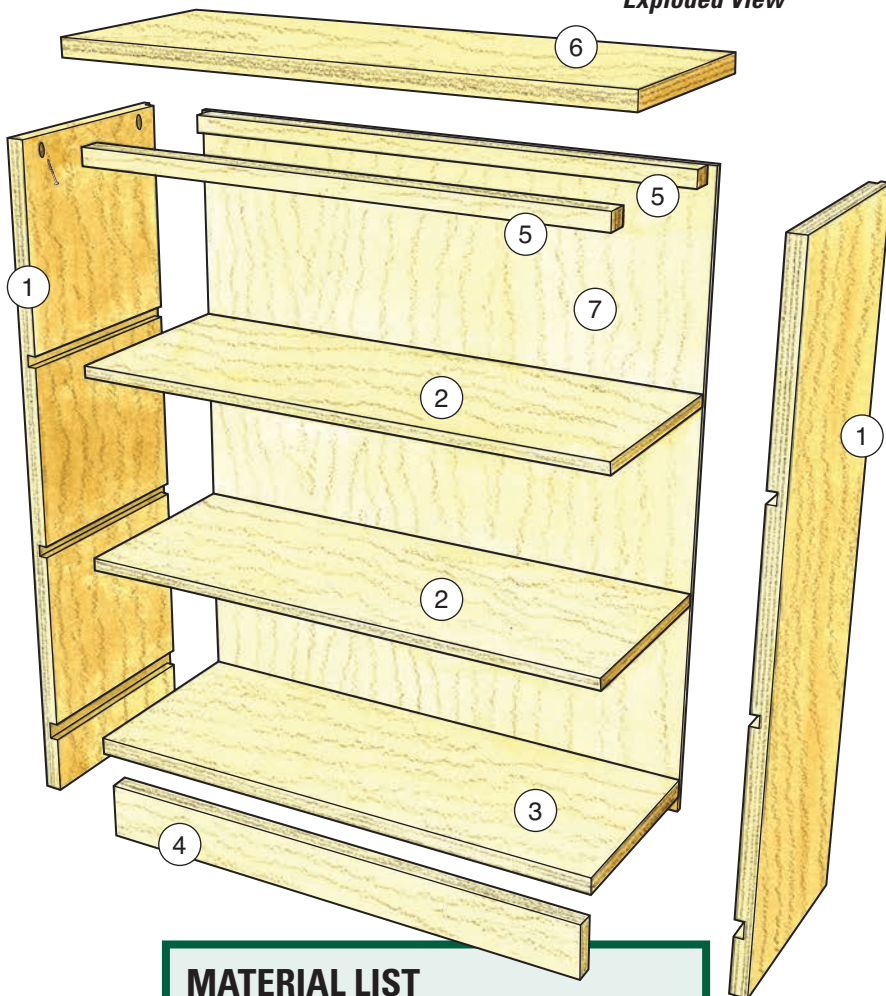

Sides
(Inside View)

Exploded View

MATERIAL LIST

	T x W x L
1 Sides (2)	3/4" x 9 1/4" x 29 1/4"
2 Shelves (2)	1/2" x 9" x 23 1/4"
3 Bottom (1)	3/4" x 9" x 23 1/4"
4 Kick Plate (1)	3/4" x 2 1/2" x 22 1/2"
5 Rails (2)	3/4" x 1" x 22 1/2"
6 Top (1)	3/4" x 9 1/4" x 24"
7 Back (1)	1/4" x 23 1/4" x 27 1/2"