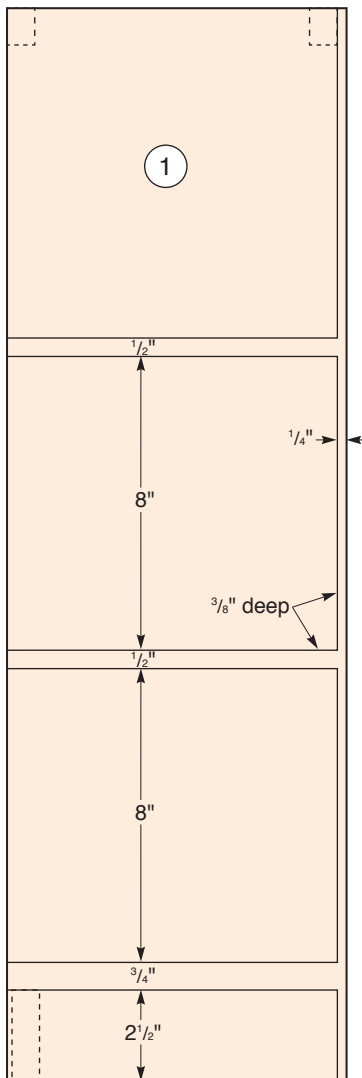

Sides
(Inside View)

Exploded View

MATERIAL LIST

	T x W x L
1 Sides (2)	3/4" x 9 1/4" x 29 1/4"
2 Shelves (2)	1/2" x 9" x 23 1/4"
3 Bottom (1)	3/4" x 9" x 23 1/4"
4 Kick Plate (1)	3/4" x 2 1/2" x 22 1/2"
5 Rails (2)	3/4" x 1" x 22 1/2"
6 Top (1)	3/4" x 9 1/4" x 24"
7 Back (1)	1/4" x 23 1/4" x 27 1/2"