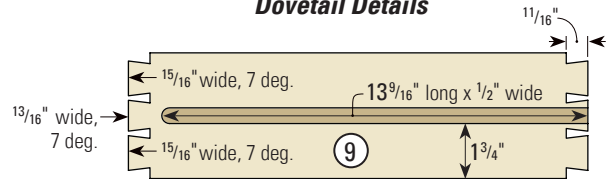

Exploded View

Dovetail Details

Front Rail

Leg Mortise/Taper Details

MATERIAL LIST

	T x W x L
1 Top (1)	3/4" x 17 1/2" x 24 1/2"
2 Side Rails (2)	3/4" x 14 1/4" x 12"
3 Shelf (1)	3/4" x 12 3/4" x 19 1/4"
4 Legs (4)	1 3/4" x 1 3/4" x 33 1/4"
5 Shelf Rails (2)	3/4" x 3" x 14 3/4"
6 Front Rail (1)	3/4" x 4" x 20"
7 Back Rail (1)	3/4" x 5 1/2" x 20"
8 Backsplash (1)	3/4" x 3" x 20"
9 Drawer Front, Back (2)	3/4" x 4" x 18"
10 Drawer Sides (2)	5/8" x 4" x 14 5/8"
11 Drawer Bottom (1)	1/4" x 13 3/4" x 17 1/4"
12 Drawer Divider (1)	5/8" x 3 3/4" x 17"
13 Filler Strips (2)	1/2" x 4" x 12 5/8"
14 Side Runners (2)	5/16" x 3/4" x 13 5/8"
15 Drawer Center Track (1)	1/2" x 2 1/2" x 14 1/4"
16 Center Slide Cleats (2)	3/4" x 1" x 18"
17 Center Slide (1)	3/4" x 1" x 14 5/8"