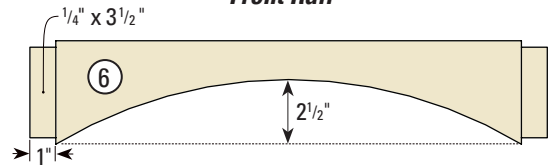

Exploded View

Dovetail Details

Front Rail

Leg Mortise/Taper Details

MATERIAL LIST

	T x W x L
1 Top (1)	3/4" x 17 1/2" x 24 1/2"
2 Side Rails (2)	3/4" x 14 1/4" x 12"
3 Shelf (1)	3/4" x 12 3/4" x 19 1/4"
4 Legs (4)	1 3/4" x 1 3/4" x 33 1/4"
5 Shelf Rails (2)	3/4" x 3" x 14 3/4"
6 Front Rail (1)	3/4" x 4" x 20"
7 Back Rail (1)	3/4" x 5 1/2" x 20"
8 Backsplash (1)	3/4" x 3" x 20"
9 Drawer Front, Back (2)	3/4" x 4" x 18"
10 Drawer Sides (2)	5/8" x 4" x 14 5/8"
11 Drawer Bottom (1)	1/4" x 13 3/4" x 17 1/4"
12 Drawer Divider (1)	5/8" x 3 3/4" x 17"
13 Filler Strips (2)	1/2" x 4" x 12 5/8"
14 Side Runners (2)	5/16" x 3/4" x 13 5/8"
15 Drawer Center Track (1)	1/2" x 2 1/2" x 14 1/4"
16 Center Slide Cleats (2)	3/4" x 1" x 18"
17 Center Slide (1)	3/4" x 1" x 14 5/8"