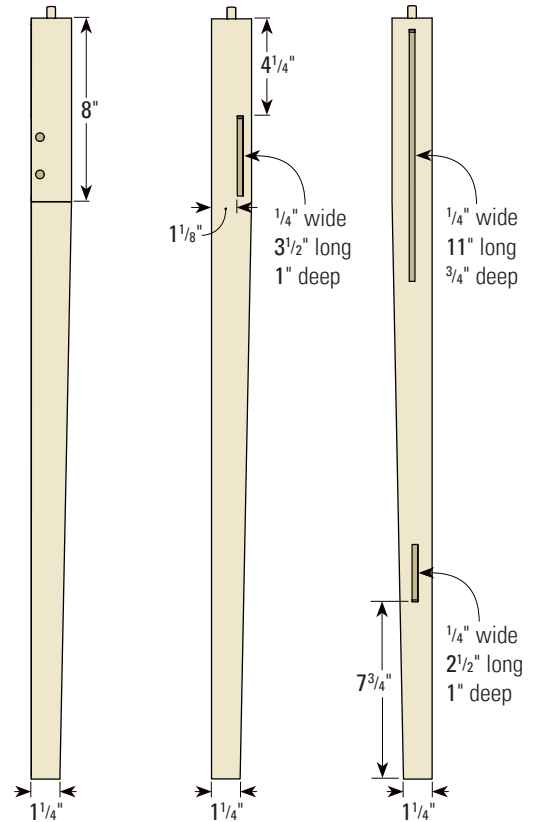

Exploded View

Dovetail Details

Front Rail

Leg Mortise/Taper Details

MATERIAL LIST

	T x W x L
1 Top (1)	3/4" x 17 1/2" x 24 1/2"
2 Side Rails (2)	3/4" x 14 1/4" x 12"
3 Shelf (1)	3/4" x 12 3/4" x 19 1/4"
4 Legs (4)	1 3/4" x 1 3/4" x 33 1/4"
5 Shelf Rails (2)	3/4" x 3" x 14 3/4"
6 Front Rail (1)	3/4" x 4" x 20"
7 Back Rail (1)	3/4" x 5 1/2" x 20"
8 Backsplash (1)	3/4" x 3" x 20"
9 Drawer Front, Back (2)	3/4" x 4" x 18"
10 Drawer Sides (2)	5/8" x 4" x 14 5/8"
11 Drawer Bottom (1)	1/4" x 13 3/4" x 17 1/4"
12 Drawer Divider (1)	5/8" x 3 3/4" x 17"
13 Filler Strips (2)	1/2" x 4" x 12 5/8"
14 Side Runners (2)	5/16" x 3/4" x 13 5/8"
15 Drawer Center Track (1)	1/2" x 2 1/2" x 14 1/4"
16 Center Slide Cleats (2)	3/4" x 1" x 18"
17 Center Slide (1)	3/4" x 1" x 14 5/8"

Drawer Exploded View