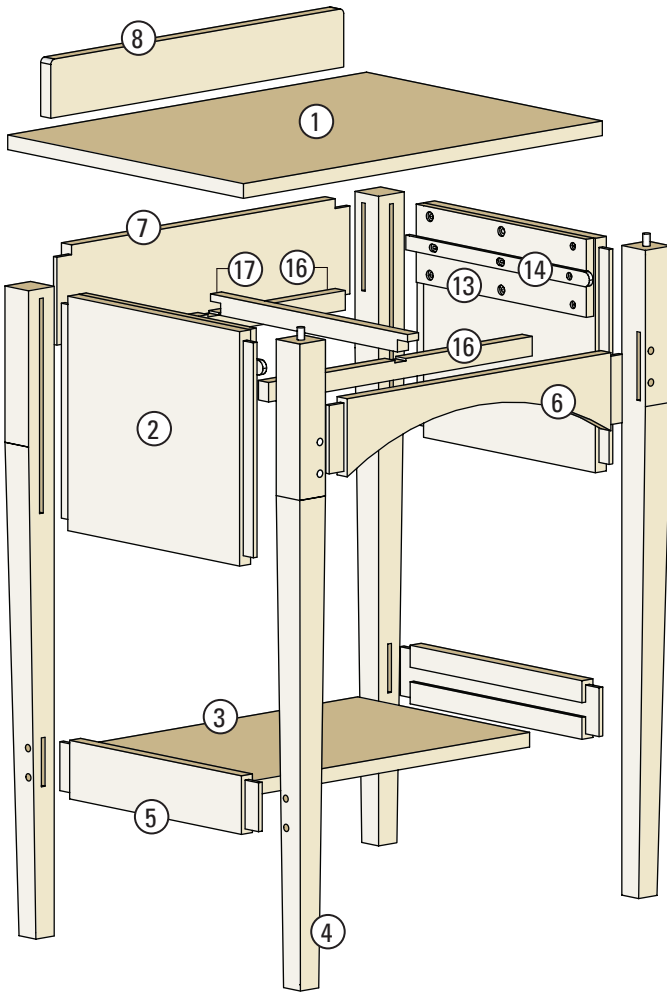

Exploded View

Dovetail Details

Front Rail

Leg Mortise/Taper Details

MATERIAL LIST

	T x W x L
1 Top (1)	3/4" x 17 1/2" x 24 1/2"
2 Side Rails (2)	3/4" x 14 1/4" x 12"
3 Shelf (1)	3/4" x 12 3/4" x 19 1/4"
4 Legs (4)	1 3/4" x 1 3/4" x 33 1/4"
5 Shelf Rails (2)	3/4" x 3" x 14 3/4"
6 Front Rail (1)	3/4" x 4" x 20"
7 Back Rail (1)	3/4" x 5 1/2" x 20"
8 Backsplash (1)	3/4" x 3" x 20"
9 Drawer Front, Back (2)	3/4" x 4" x 18"
10 Drawer Sides (2)	5/8" x 4" x 14 5/8"
11 Drawer Bottom (1)	1/4" x 13 3/4" x 17 1/4"
12 Drawer Divider (1)	5/8" x 3 3/4" x 17"
13 Filler Strips (2)	1/2" x 4" x 12 5/8"
14 Side Runners (2)	5/16" x 3/4" x 13 5/8"
15 Drawer Center Track (1)	1/2" x 2 1/2" x 14 1/4"
16 Center Slide Cleats (2)	3/4" x 1" x 18"
17 Center Slide (1)	3/4" x 1" x 14 5/8"

Drawer Exploded View