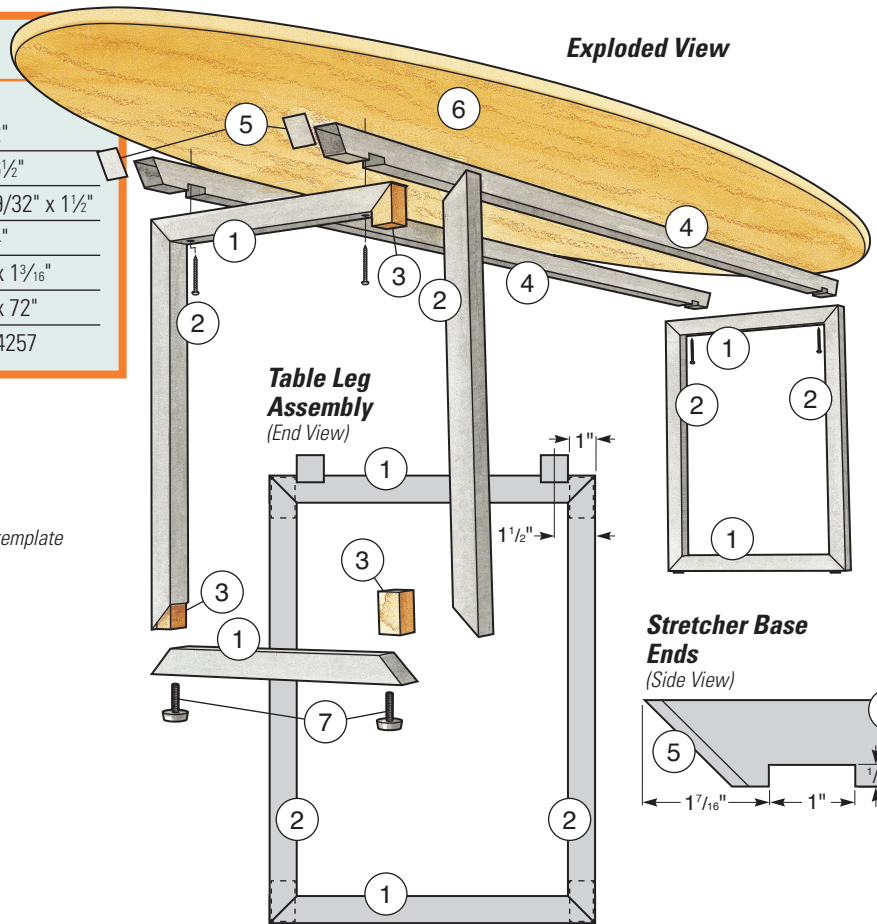

MATERIAL LIST

	T x W x L
1 Base End Rails (4)	1" x 1" x 12"
2 Base End Stiles (4)	1" x 1" x 16½"
3 Wooden Tubing Plugs (8)	29/32" x 29/32" x 1½"
4 Base Stretchers (2)	1" x 1" x 54"
5 Stretcher End Caps (4)	3/64" x 1" x 1⅜"
6 Top (1)	¾" x 22" x 72"
7 Plastic Leveler Glides (4)	Rockler #24257

Exploded View

Tabletop Pattern

Make the router template from this pattern.

Each square = 1"