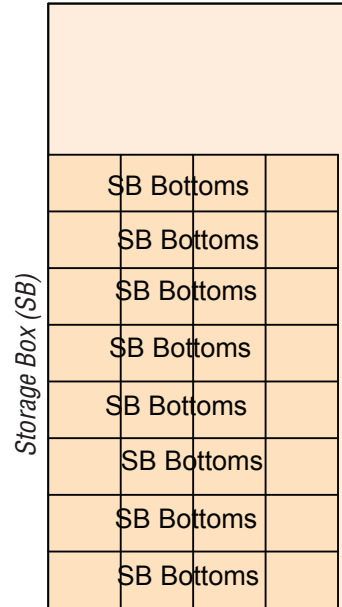

### Plywood Cutting Sheets

Pegboard

1/4 Masonite

3/4 Ply